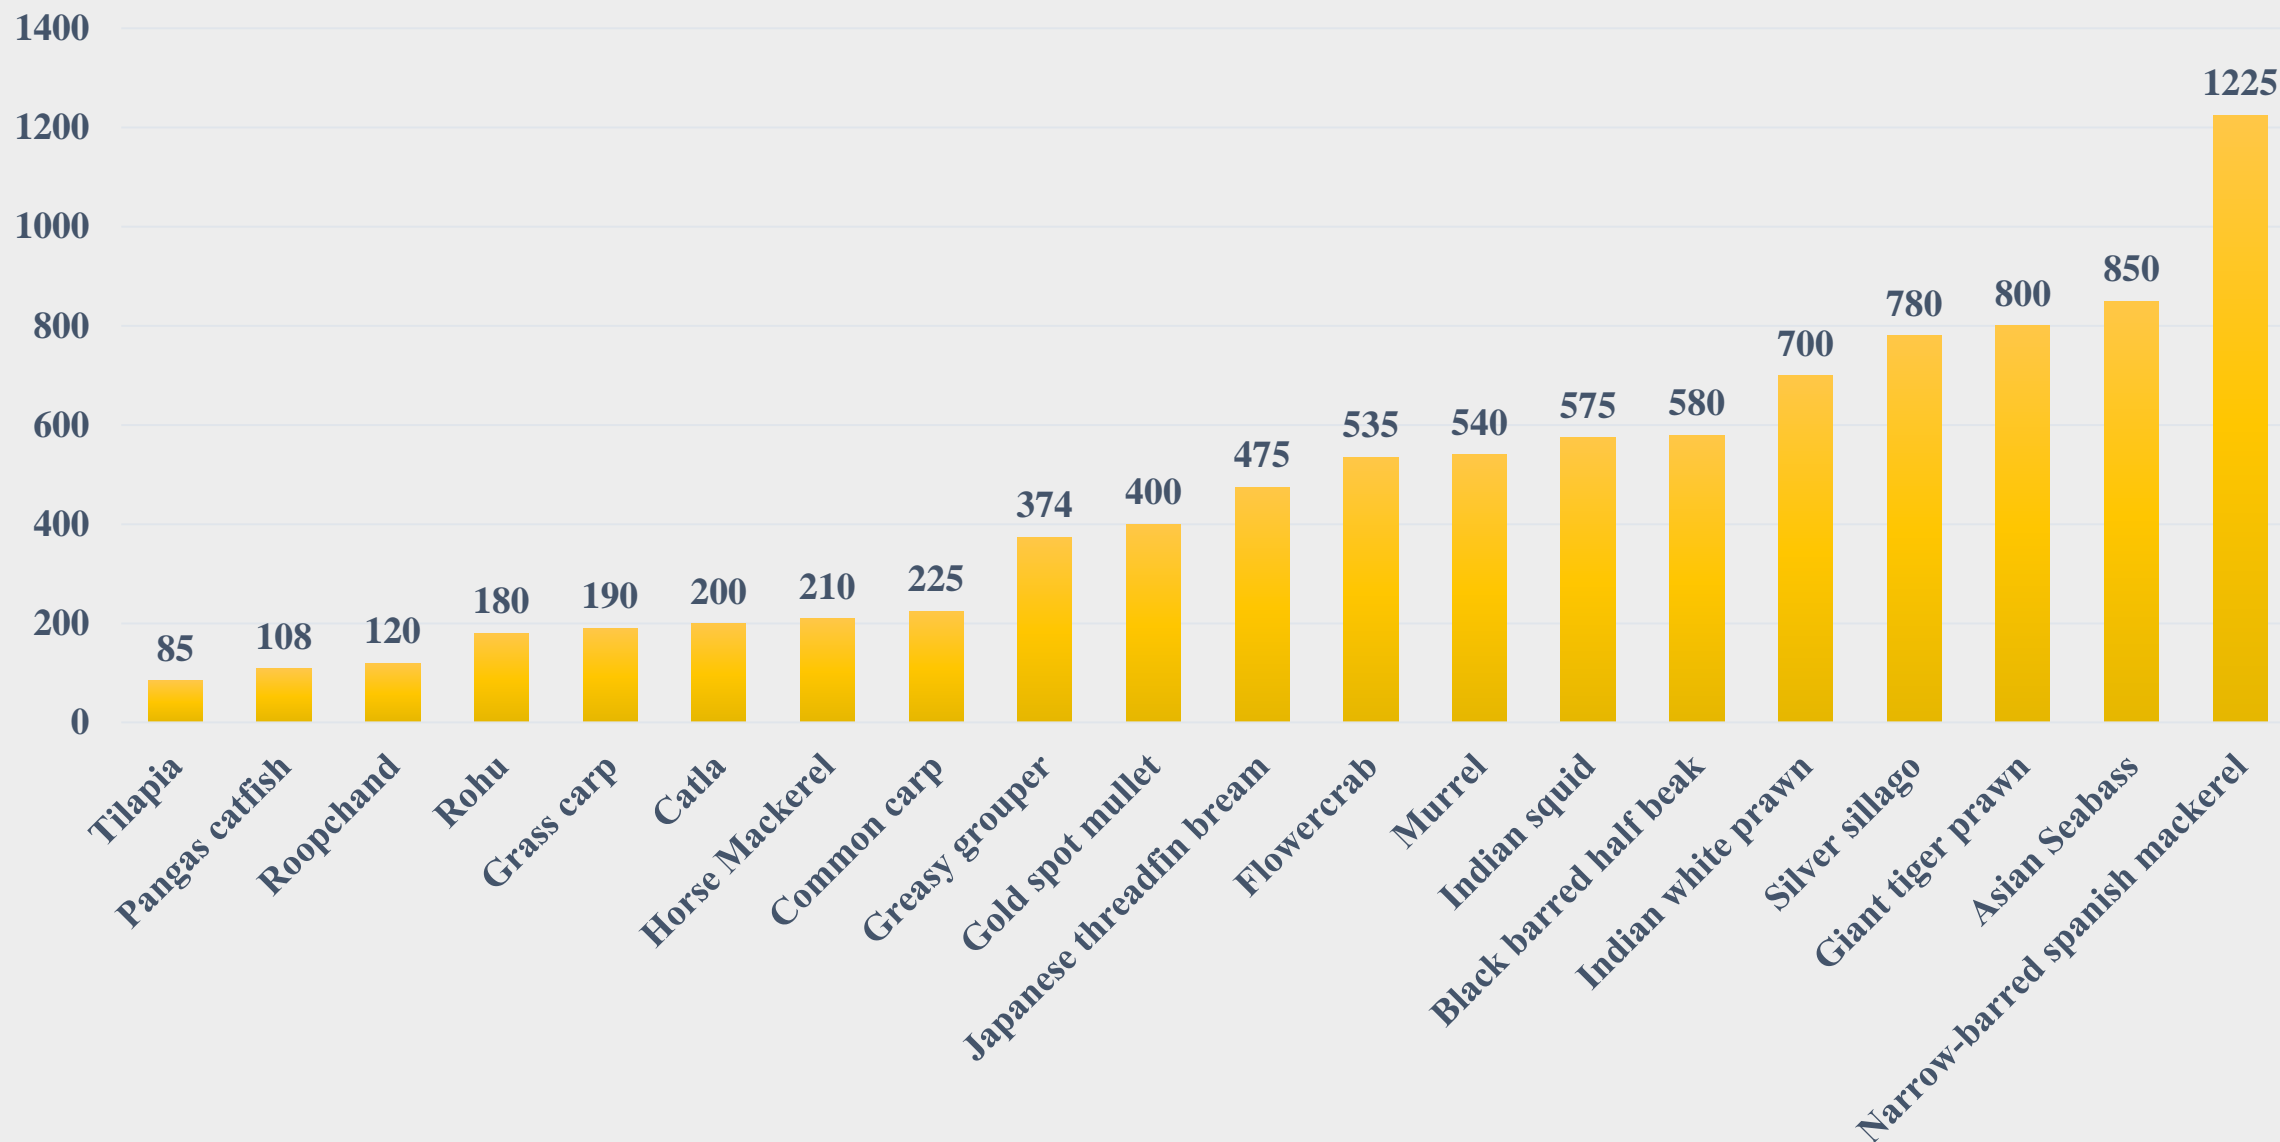

Average Wholesale Price (Rs. Per Kg) of Various Fish Species in Karnataka

For the Period 27.10.2025 to 02.11.2025

For further details visit: <https://fmpisnfdb.in>