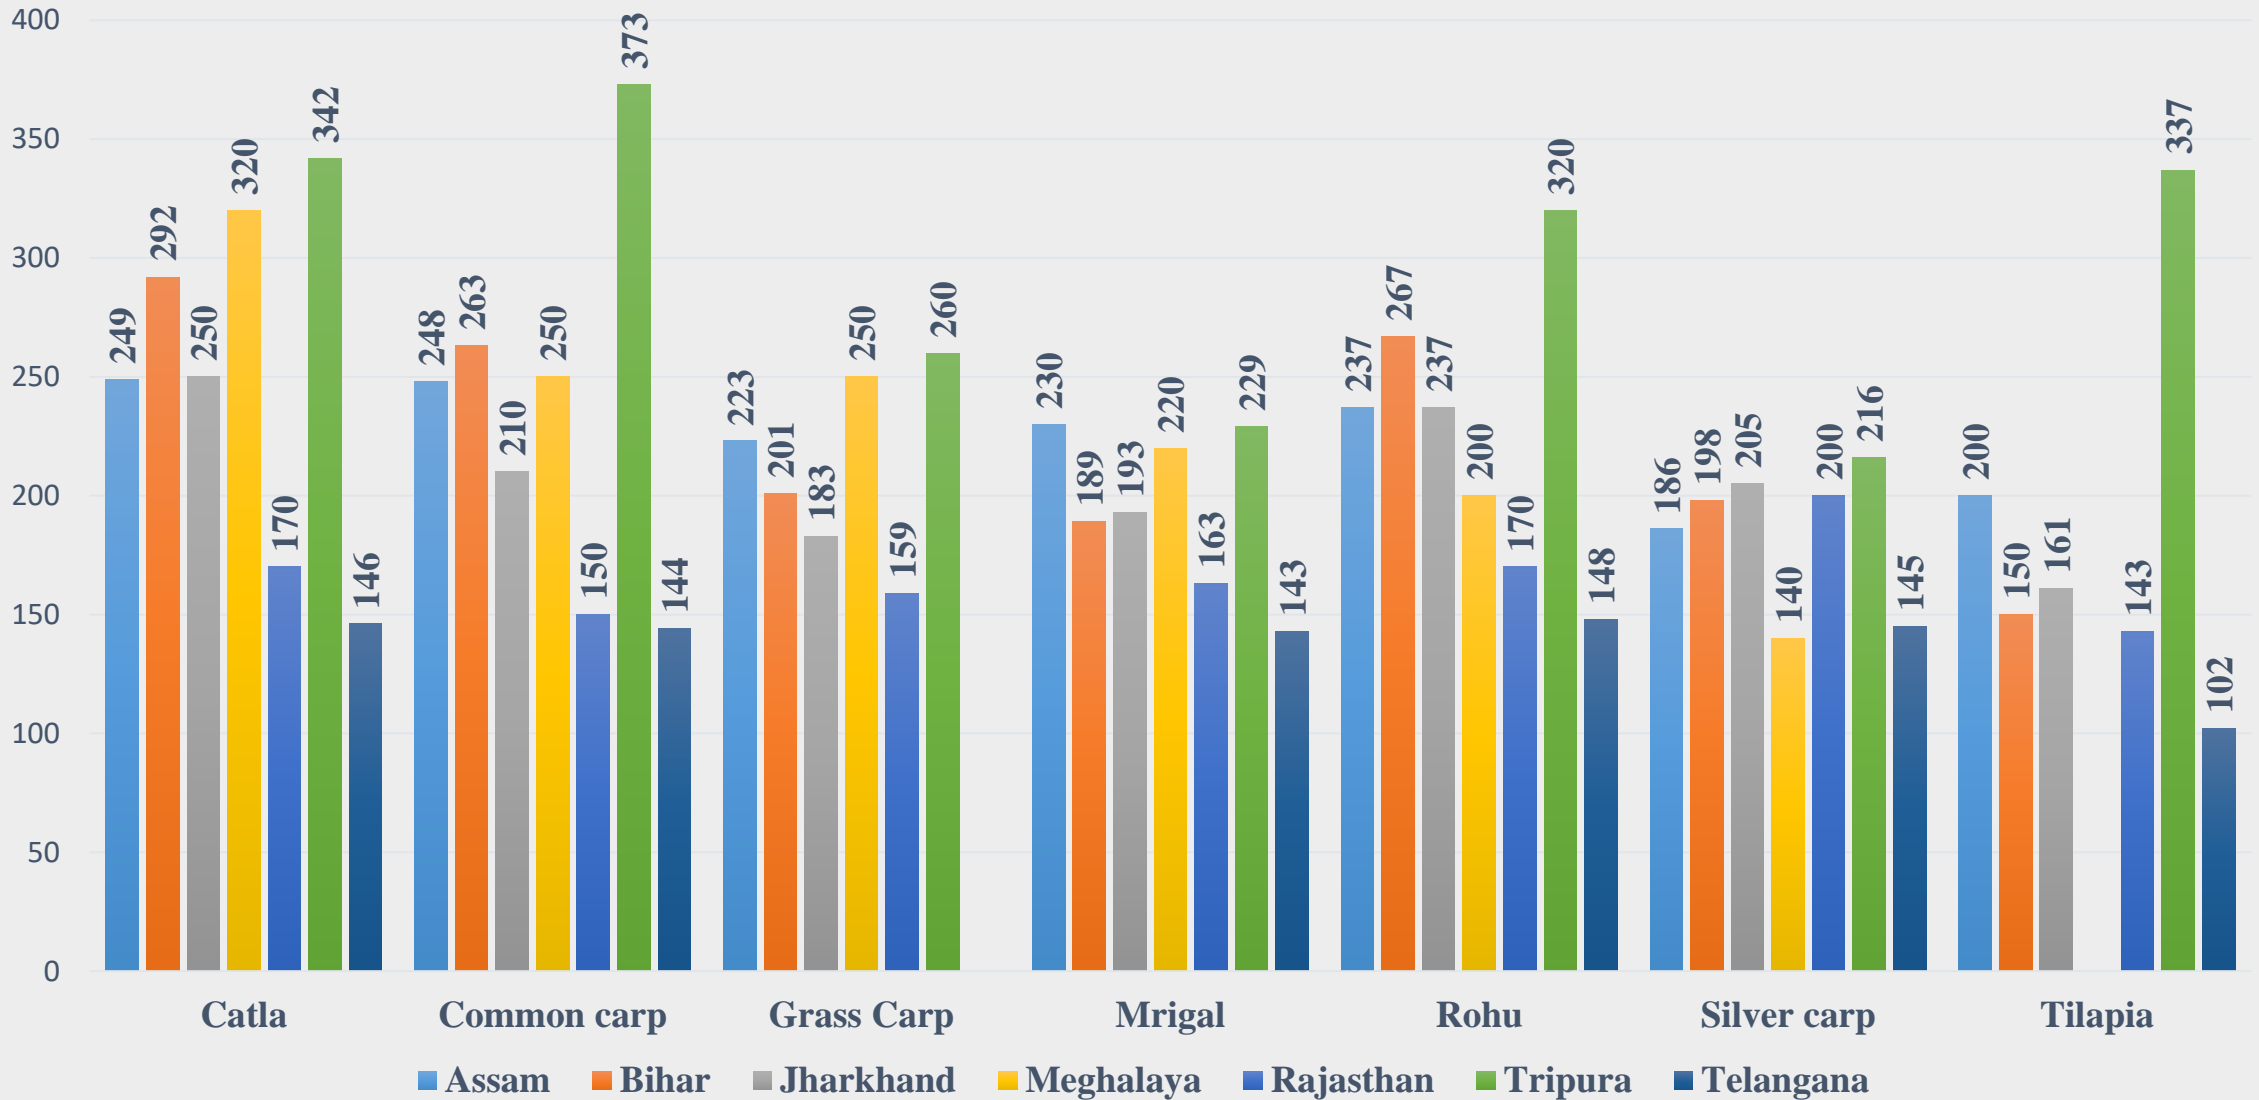

# Average Retail Price (Rs. Per Kg) of various Fresh Water Species across States/UTs

For the Period 27.10.2025 to 02.11.2025

For further details visit: <https://fmpisnfdi.in>