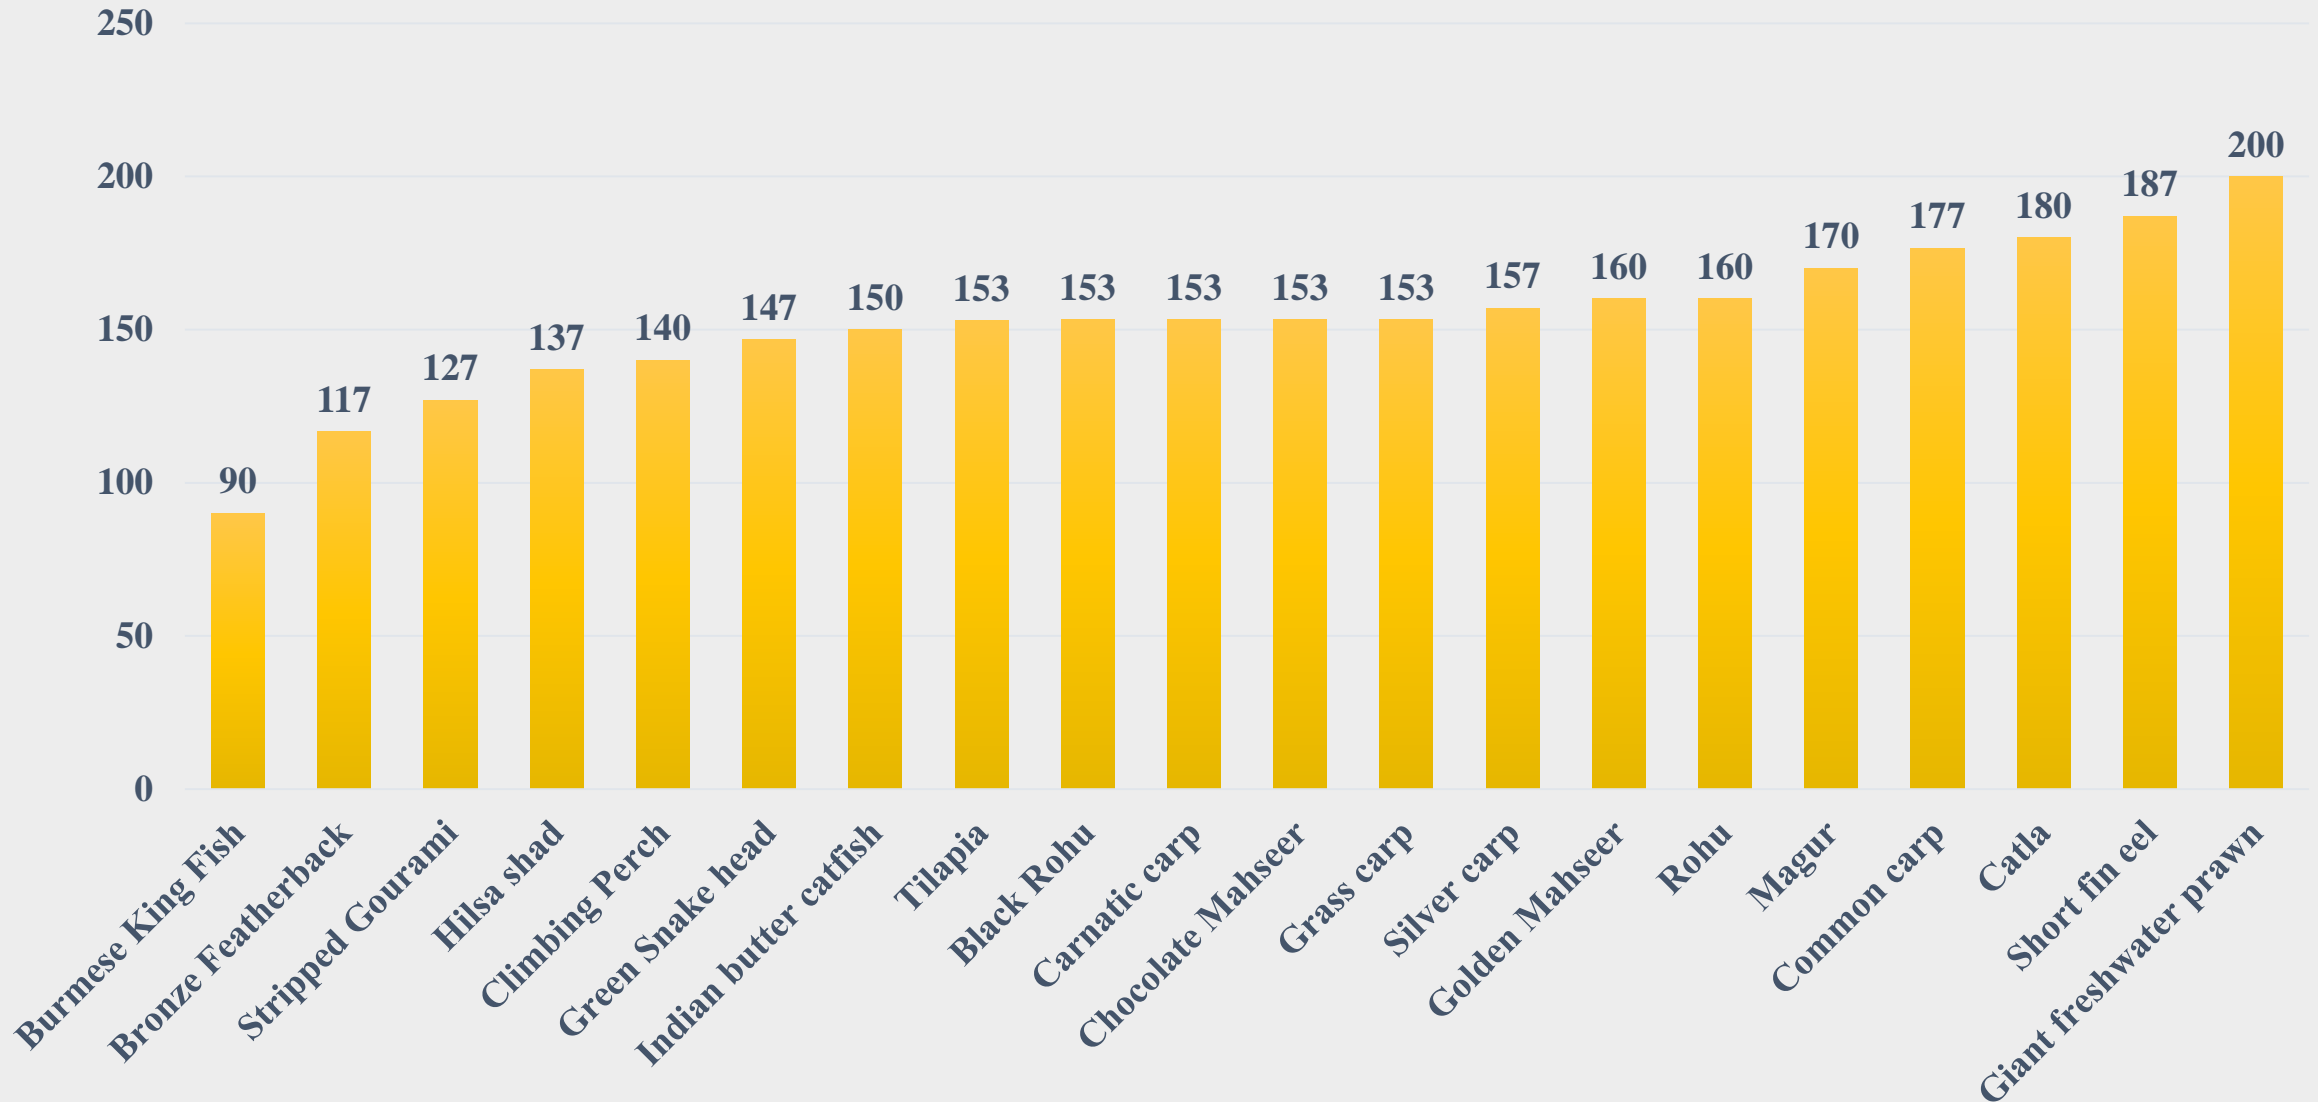

Average Wholesale Price (Rs. Per Kg) of Various Fish Species in Chhattisgarh

For the Period 27.10.2025 to 02.11.2025

For further details visit: <https://fmpisnfdb.in>