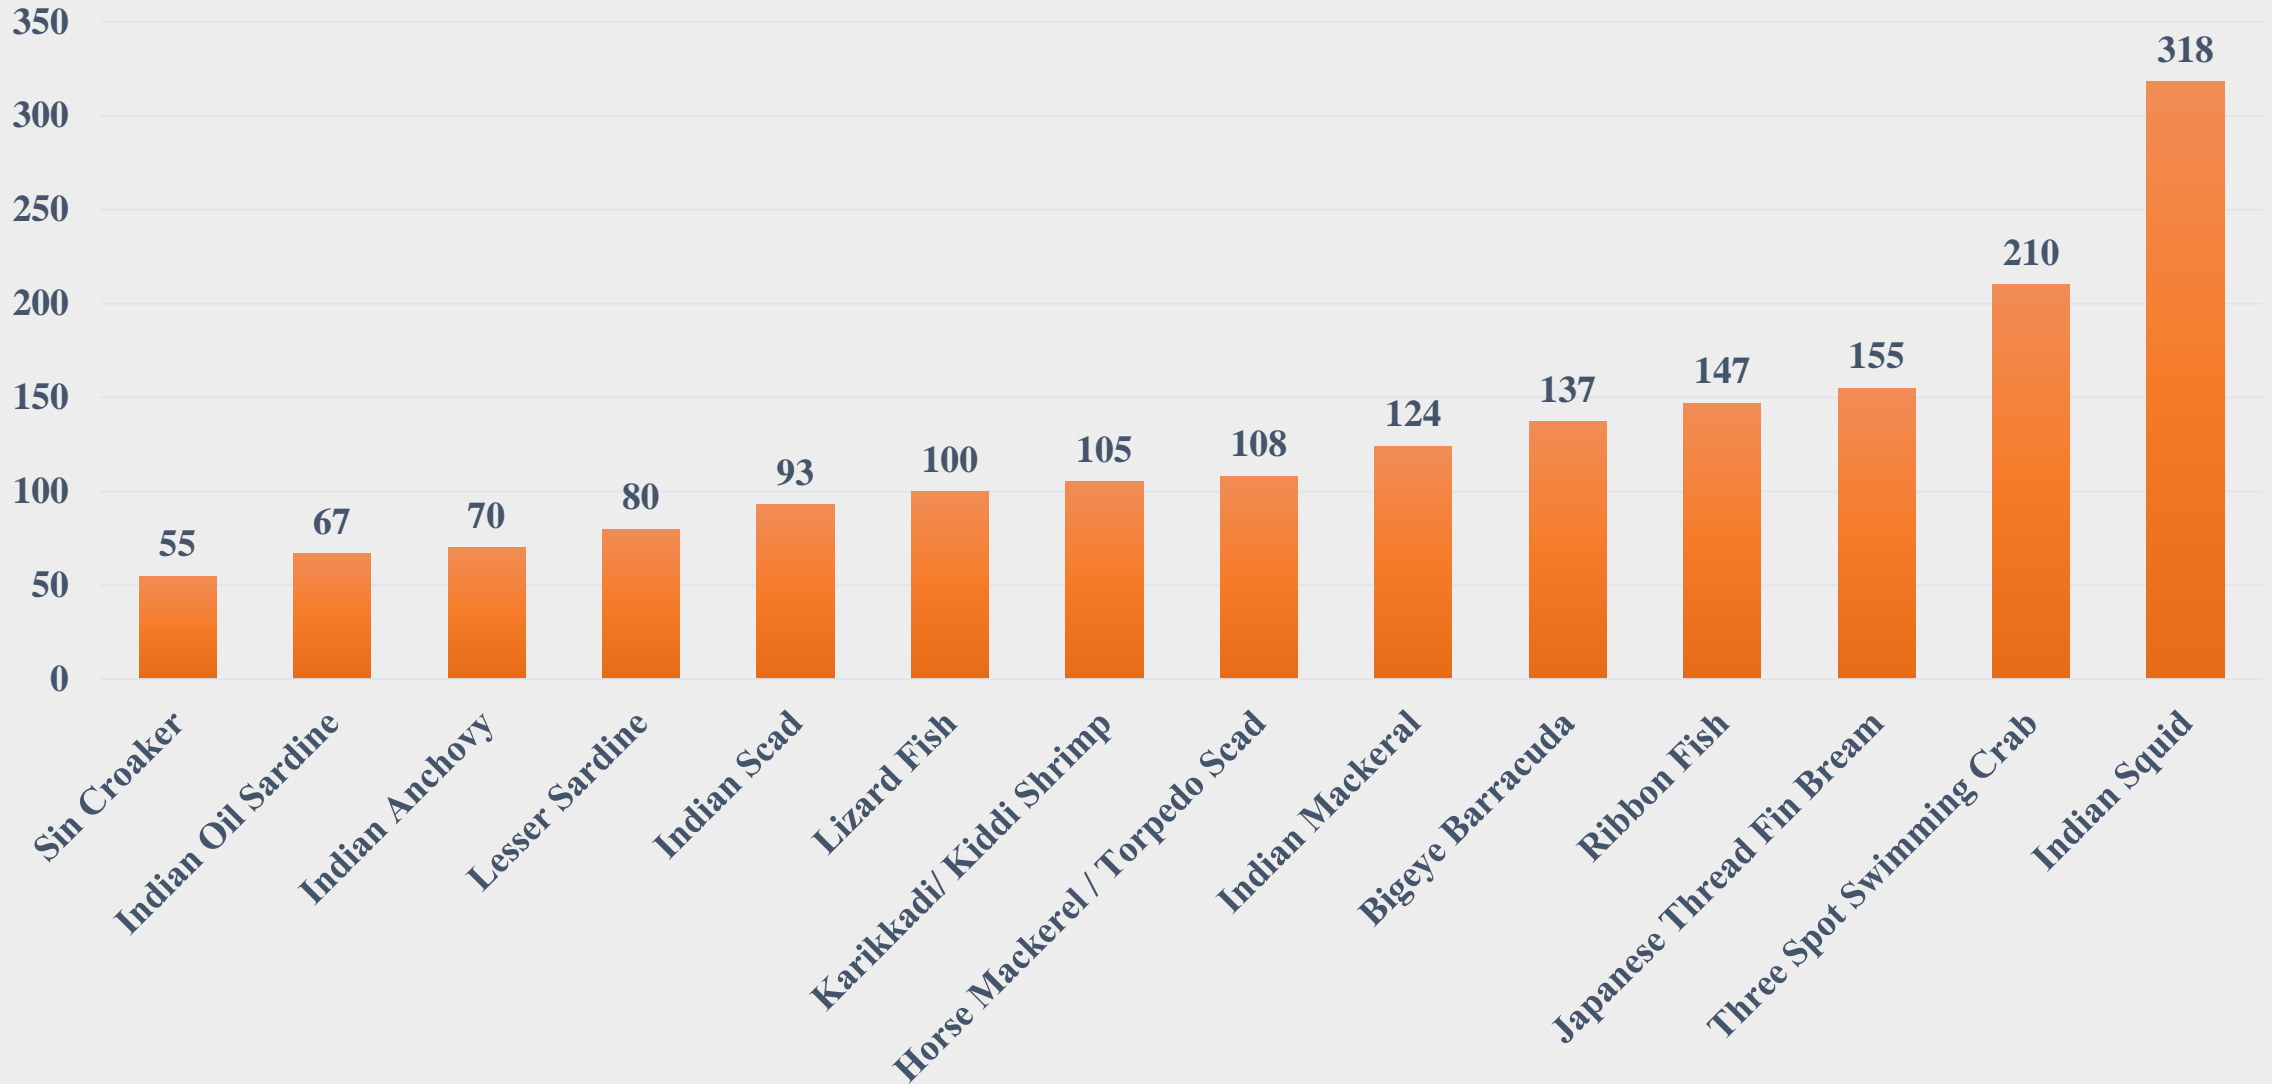

Average Price (Rs. Per Kg) of Marine Species at Fish Landing Centres in Kerala

For the Period 27.10.2025 to 02.11.2025

Data Source: NETFISH, MPEDA