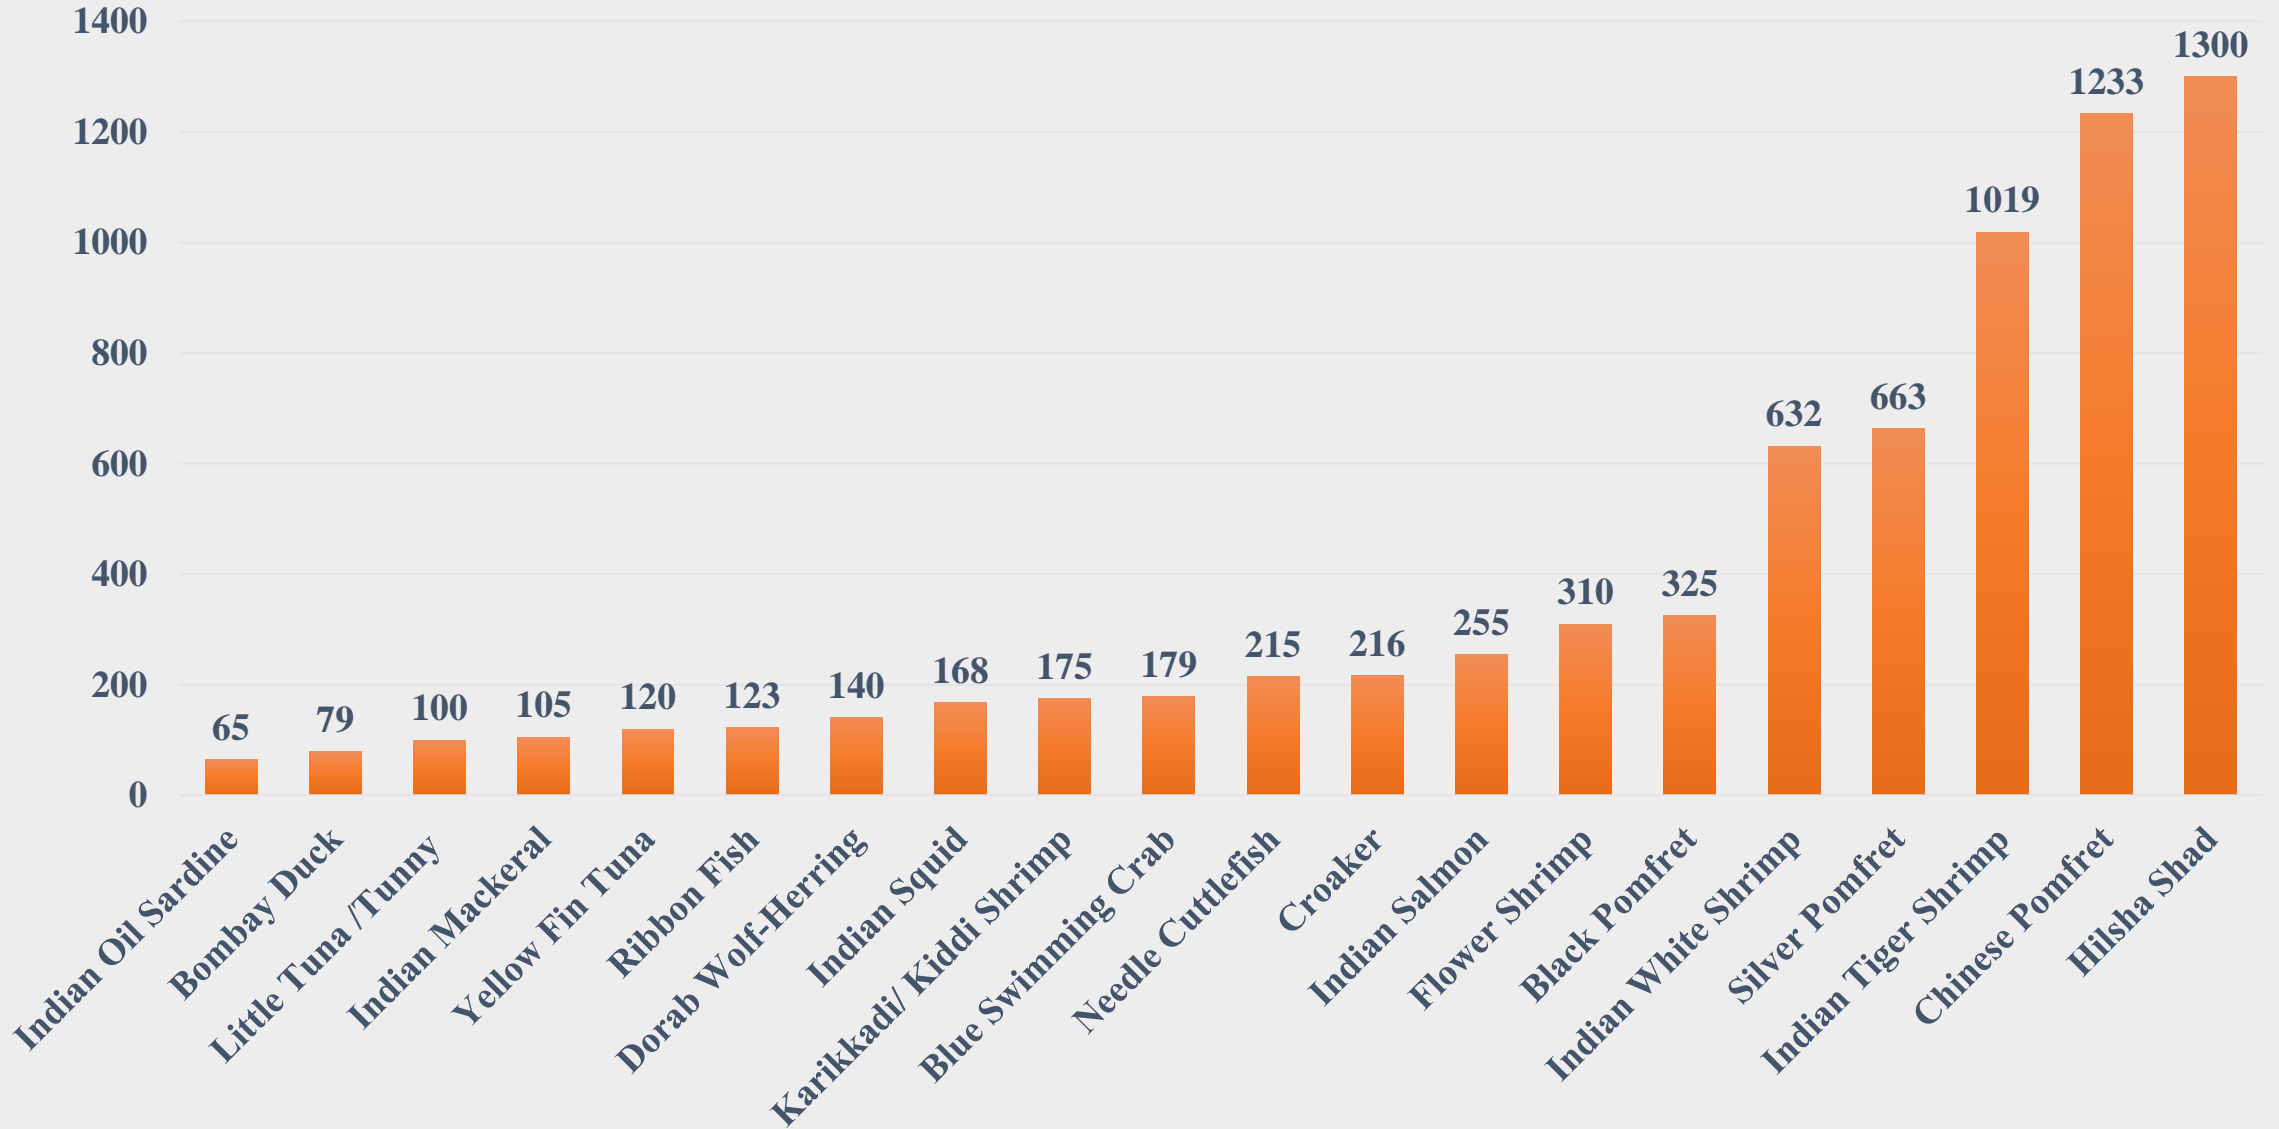

Average Price (Rs. Per Kg) of Marine Species at Fish Landing Centres in West Bengal

For the Period 27.10.2025 to 02.11.2025

Data Source: NETFISH, MPEDA