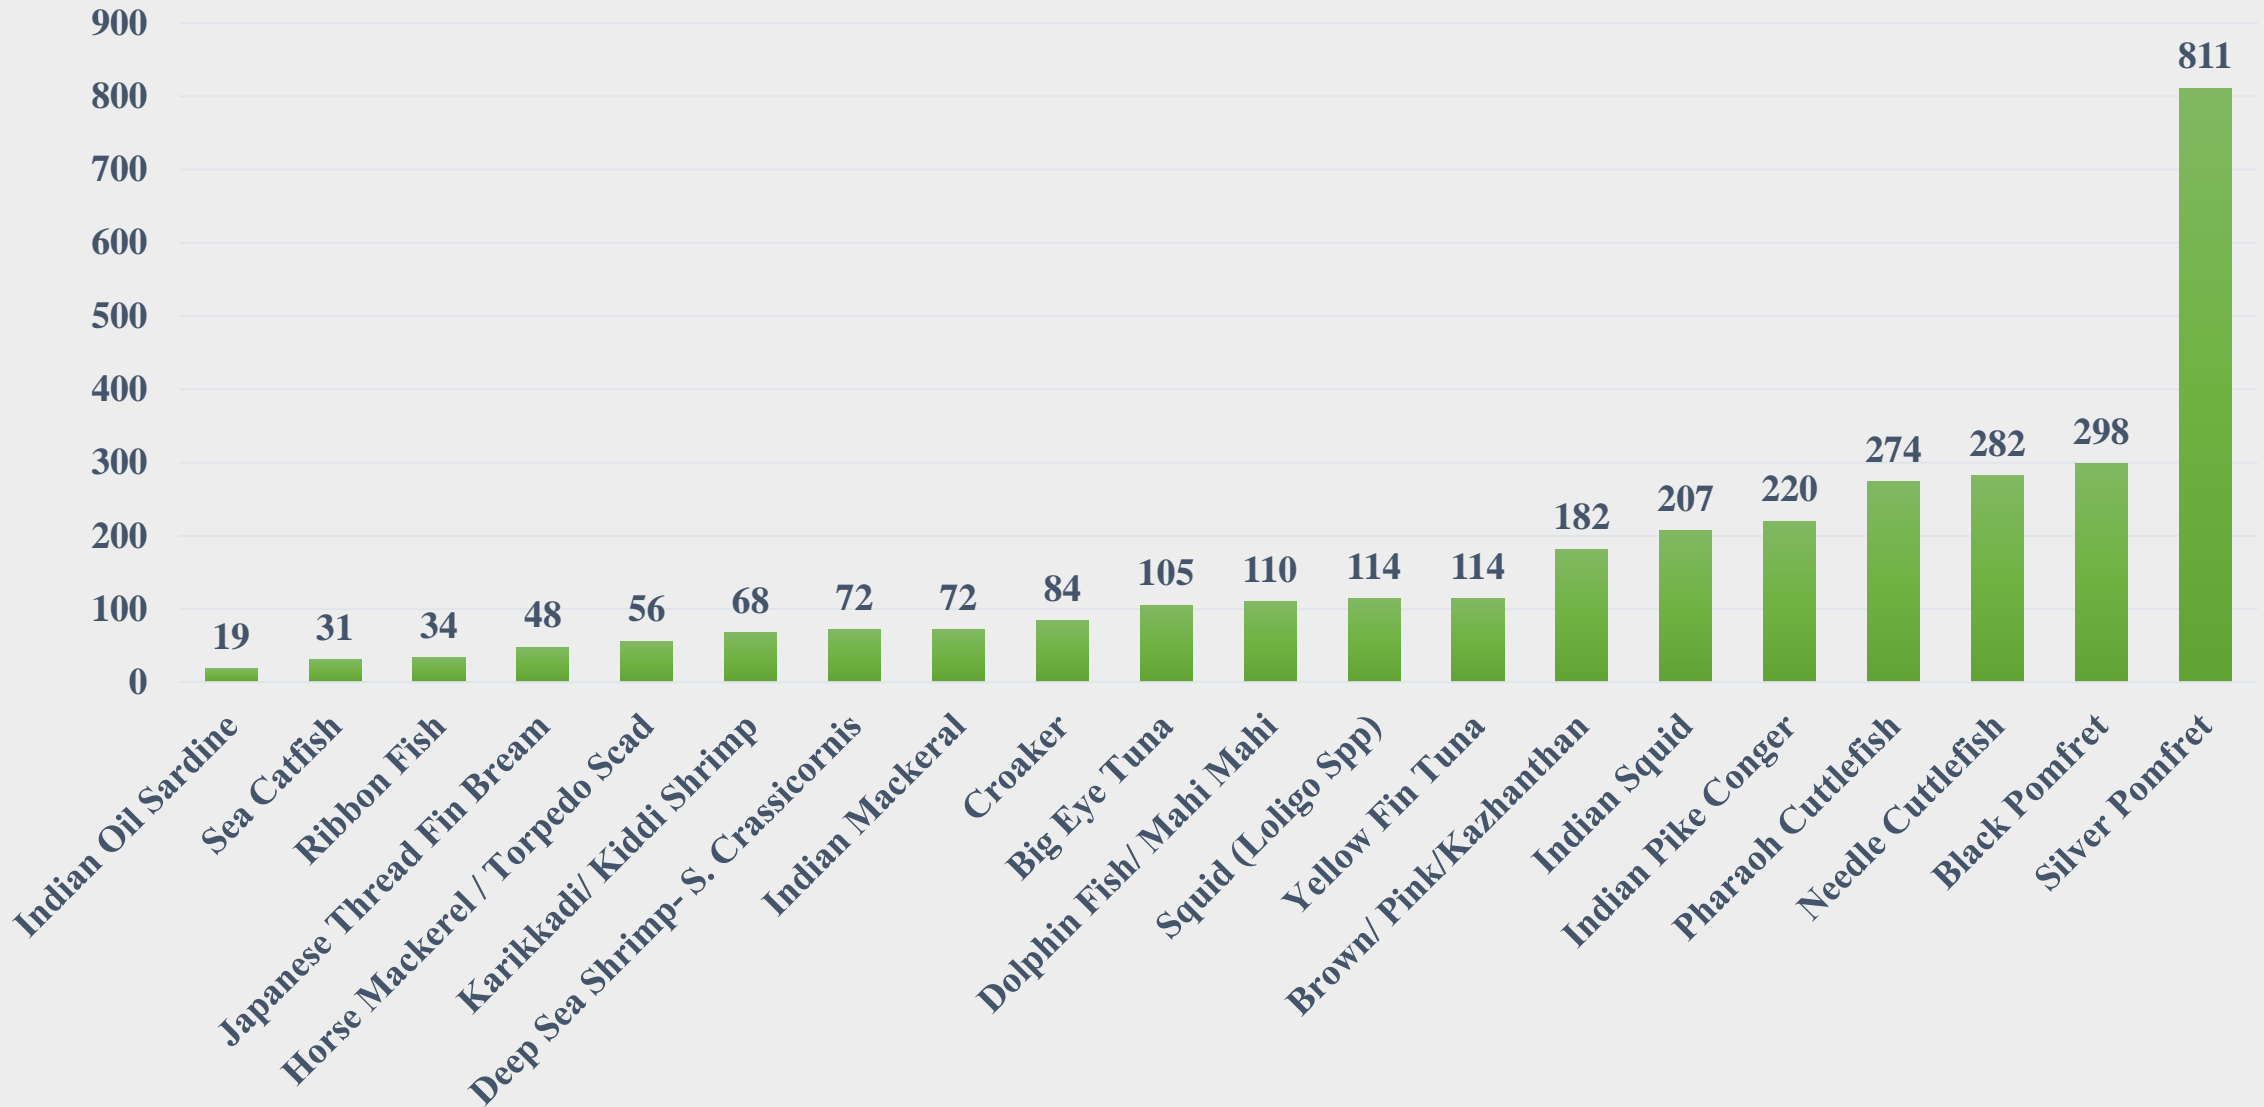

Average Price (Rs. per Kg) of Marine Species at Fishing Harbours in Gujarat

For the Period 27.10.2025 to 02.11.2025

Data Source: NETFISH, MPEDA