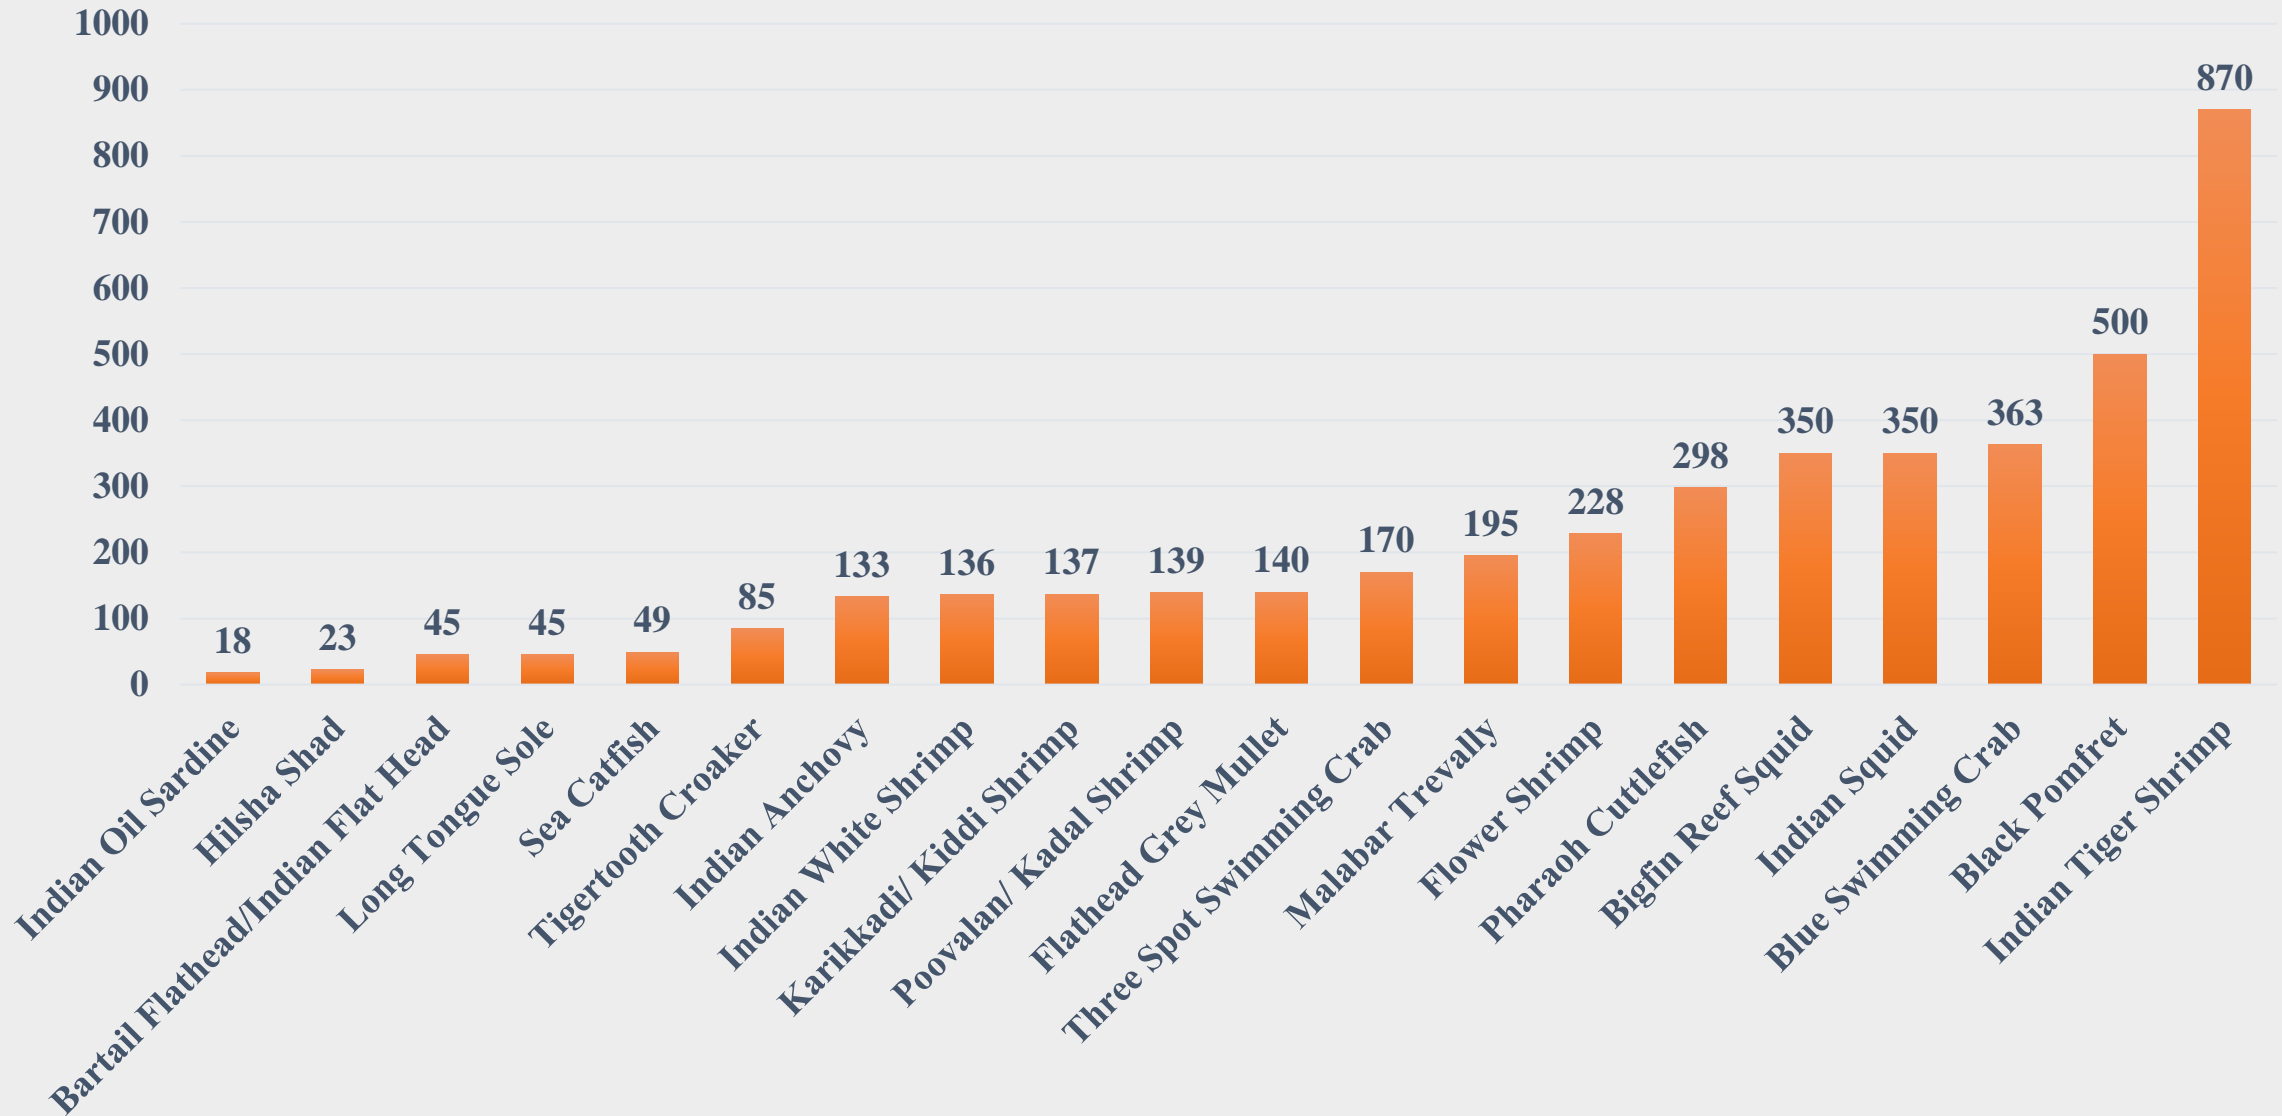

Average Price (Rs. Per Kg) of Marine Species at Fish Landing Centres in Tamil Nadu

For the Period 27.10.2025 to 02.11.2025

Data Source: NETFISH, MPEDA