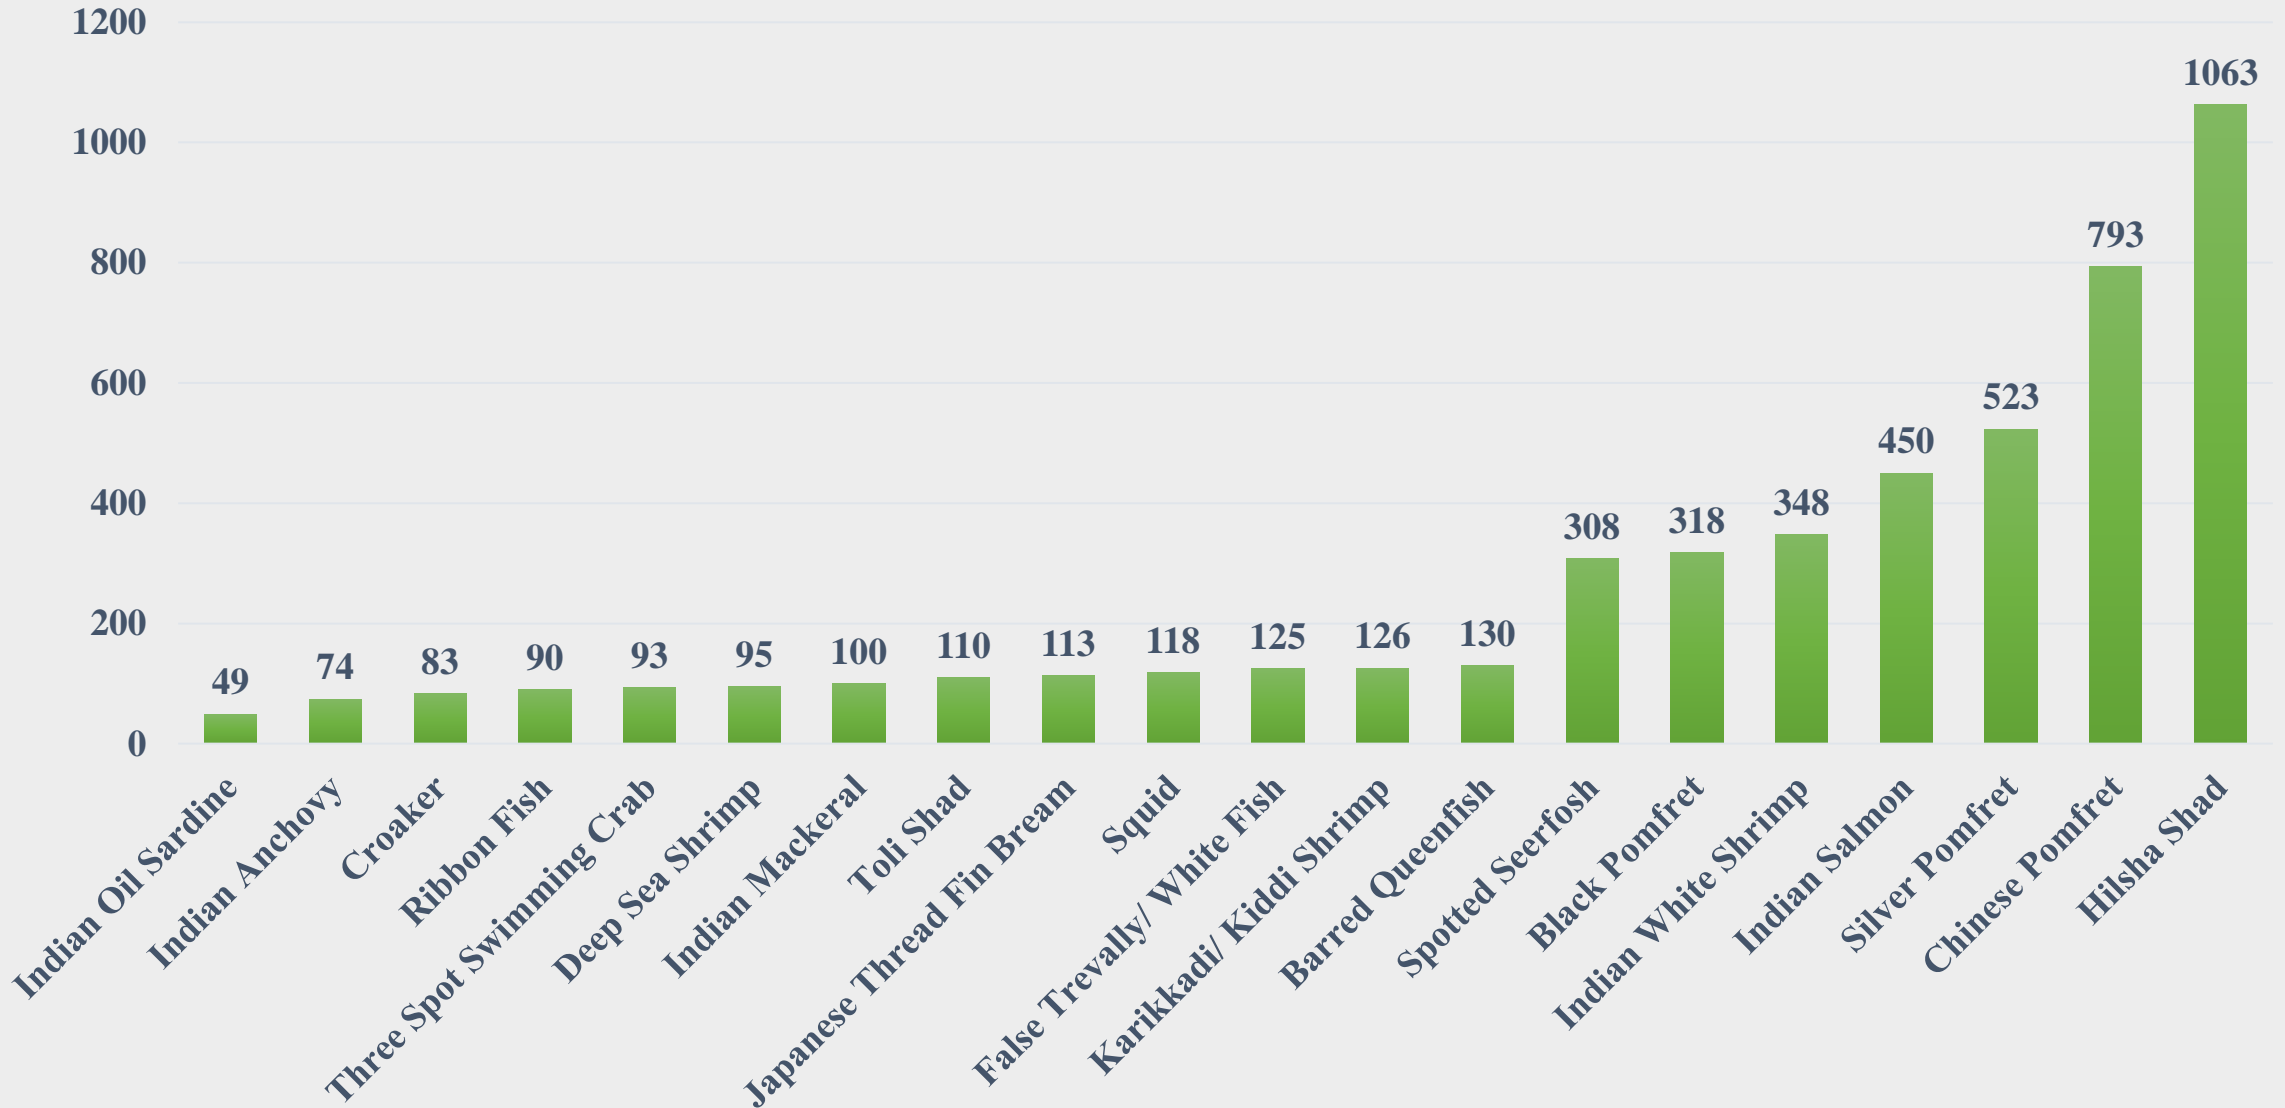

Average Price (Rs. per Kg) of Marine Species at Fishing Harbours in Odisha

For the Period 27.10.2025 to 02.11.2025

Data Source: NETFISH, MPEDA