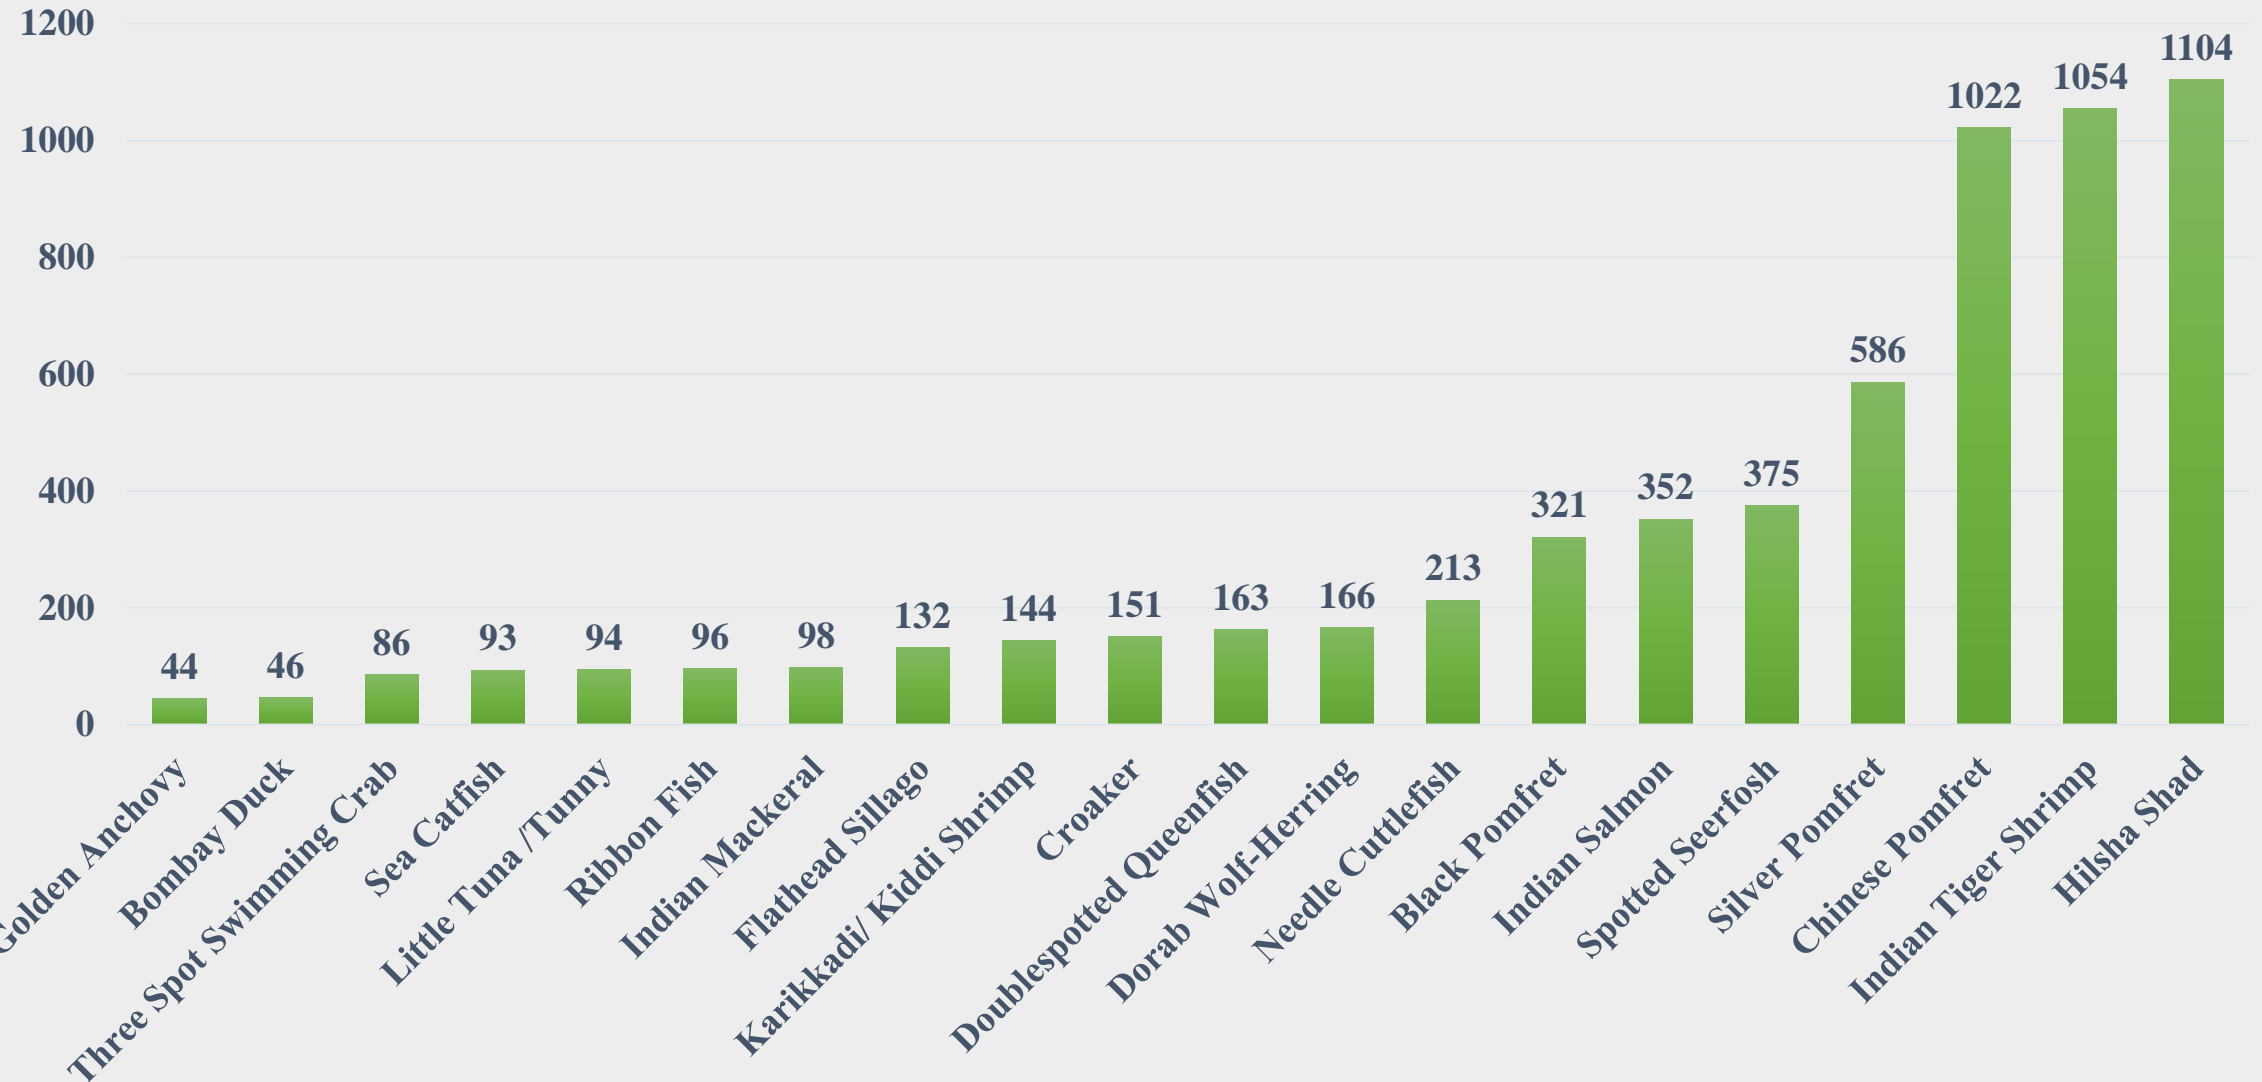

Average Price (Rs. per Kg) of Marine Species at Fishing Harbours in West Bengal

For the Period 27.10.2025 to 02.11.2025

Data Source: NETFISH, MPEDA