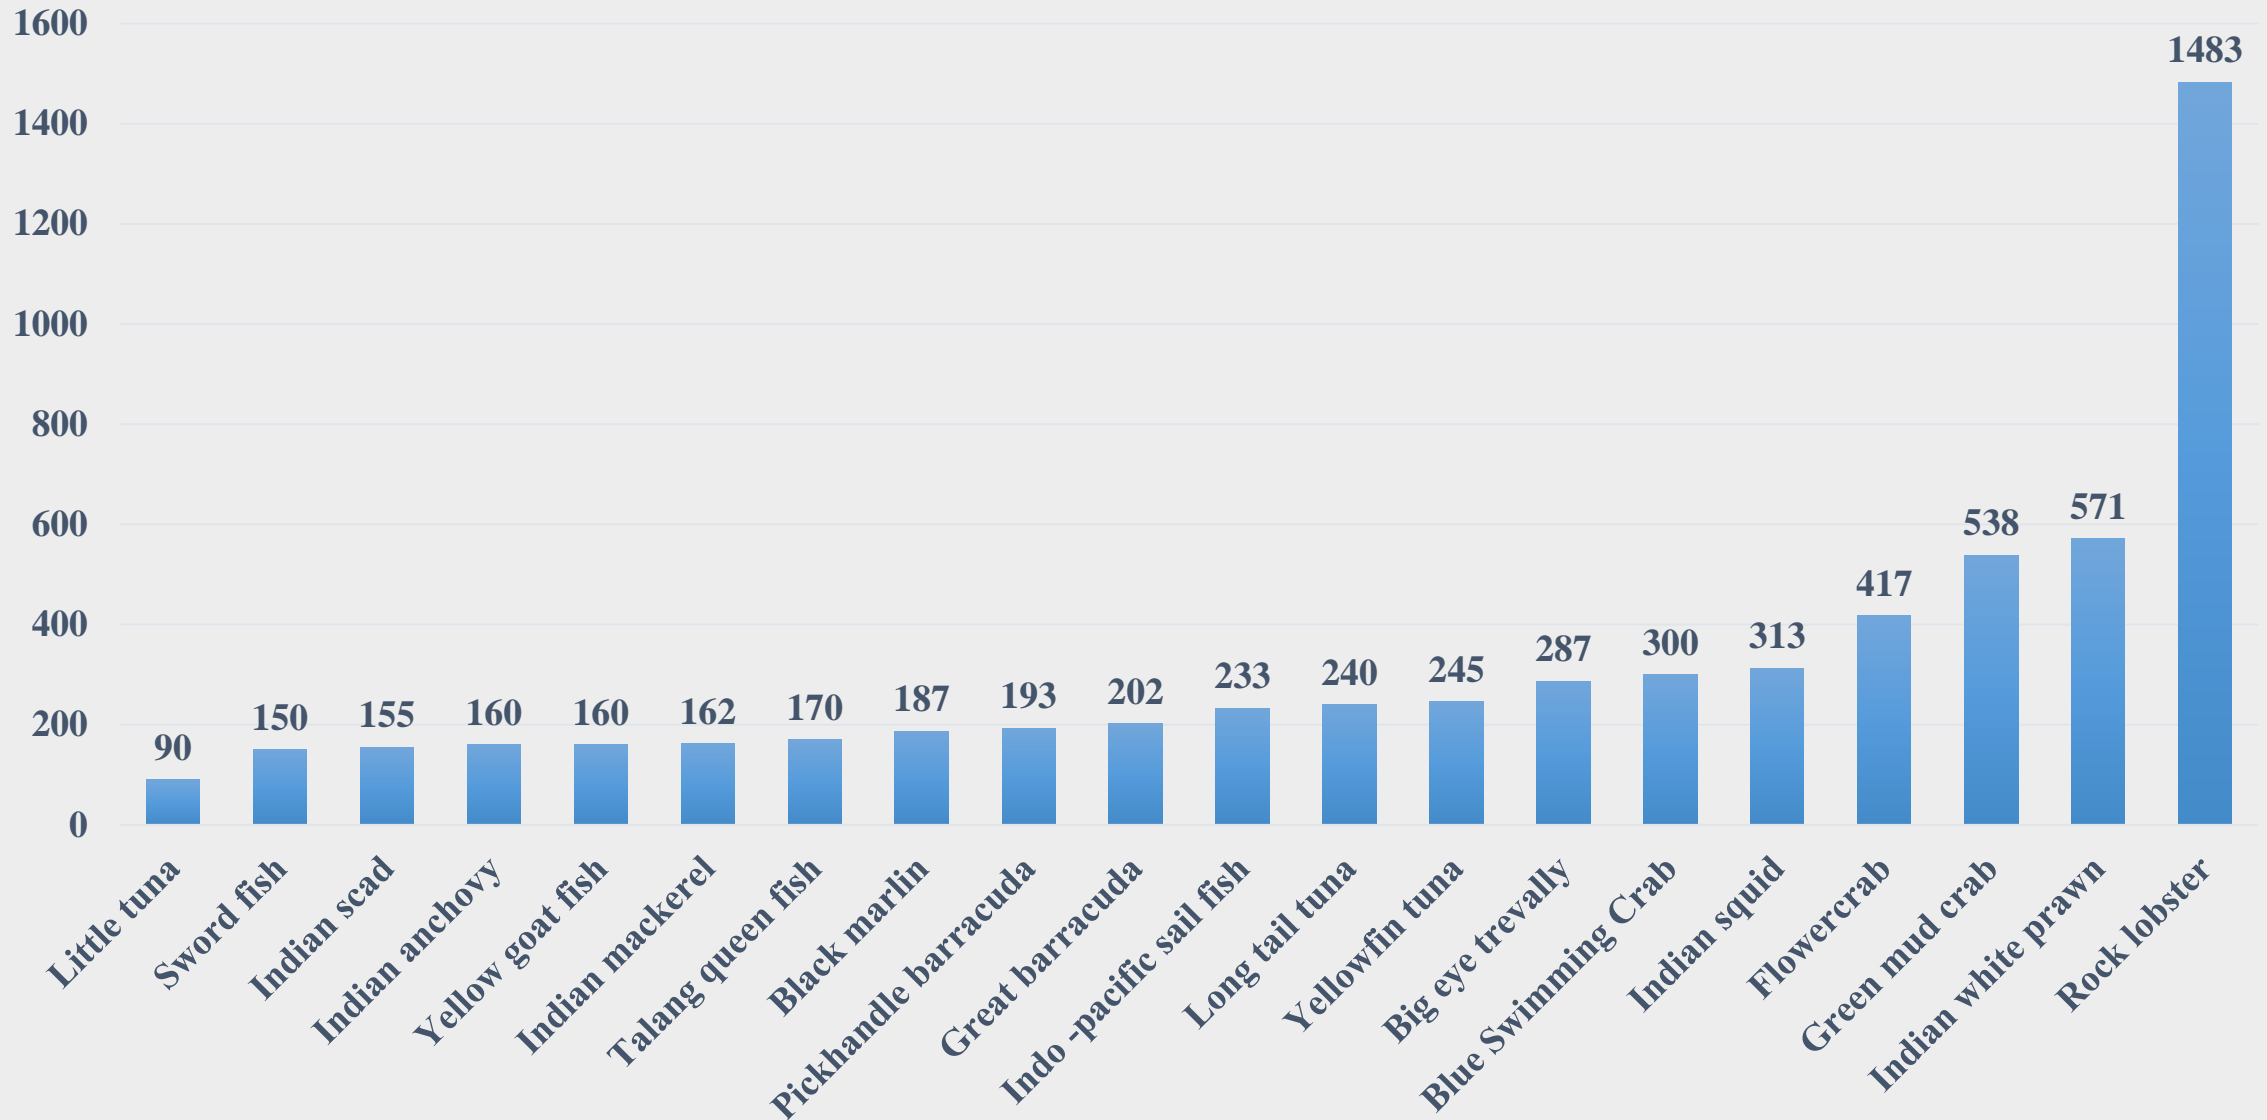

Average Retail Price (Rs. Per Kg) of Various Fish Species Andaman & Nicobar Islands

For the Period 27.10.2025 to 02.11.2025

For further details visit: <https://fmpisnfdb.in>