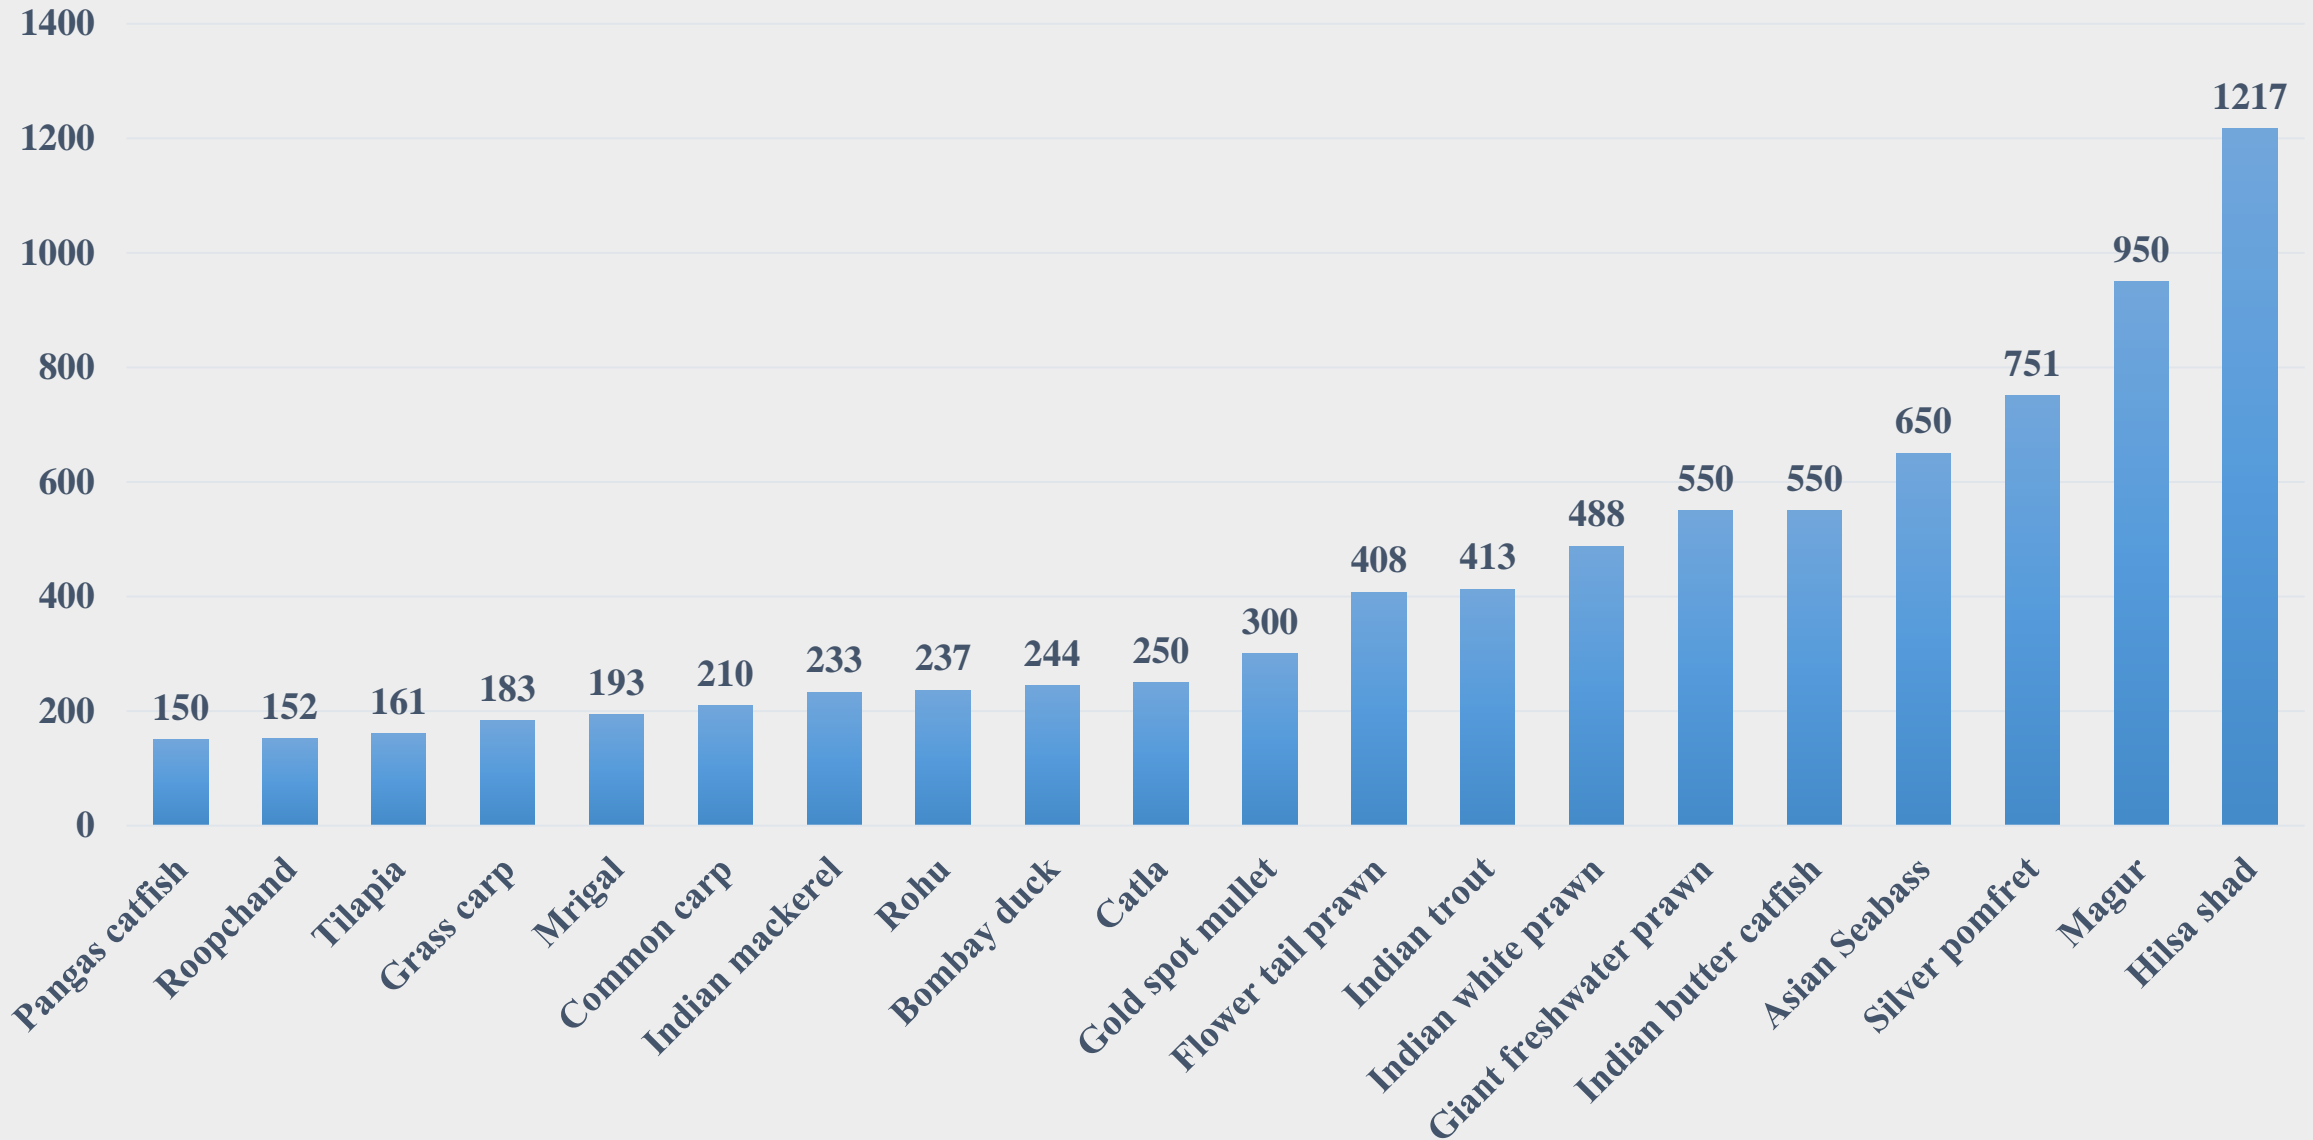

Average Retail Price (Rs. Per Kg) of Various Fish Species in Jharkhand

For the Period 27.10.2025 to 02.11.2025

For further details visit: <https://fmpisnfdb.in>