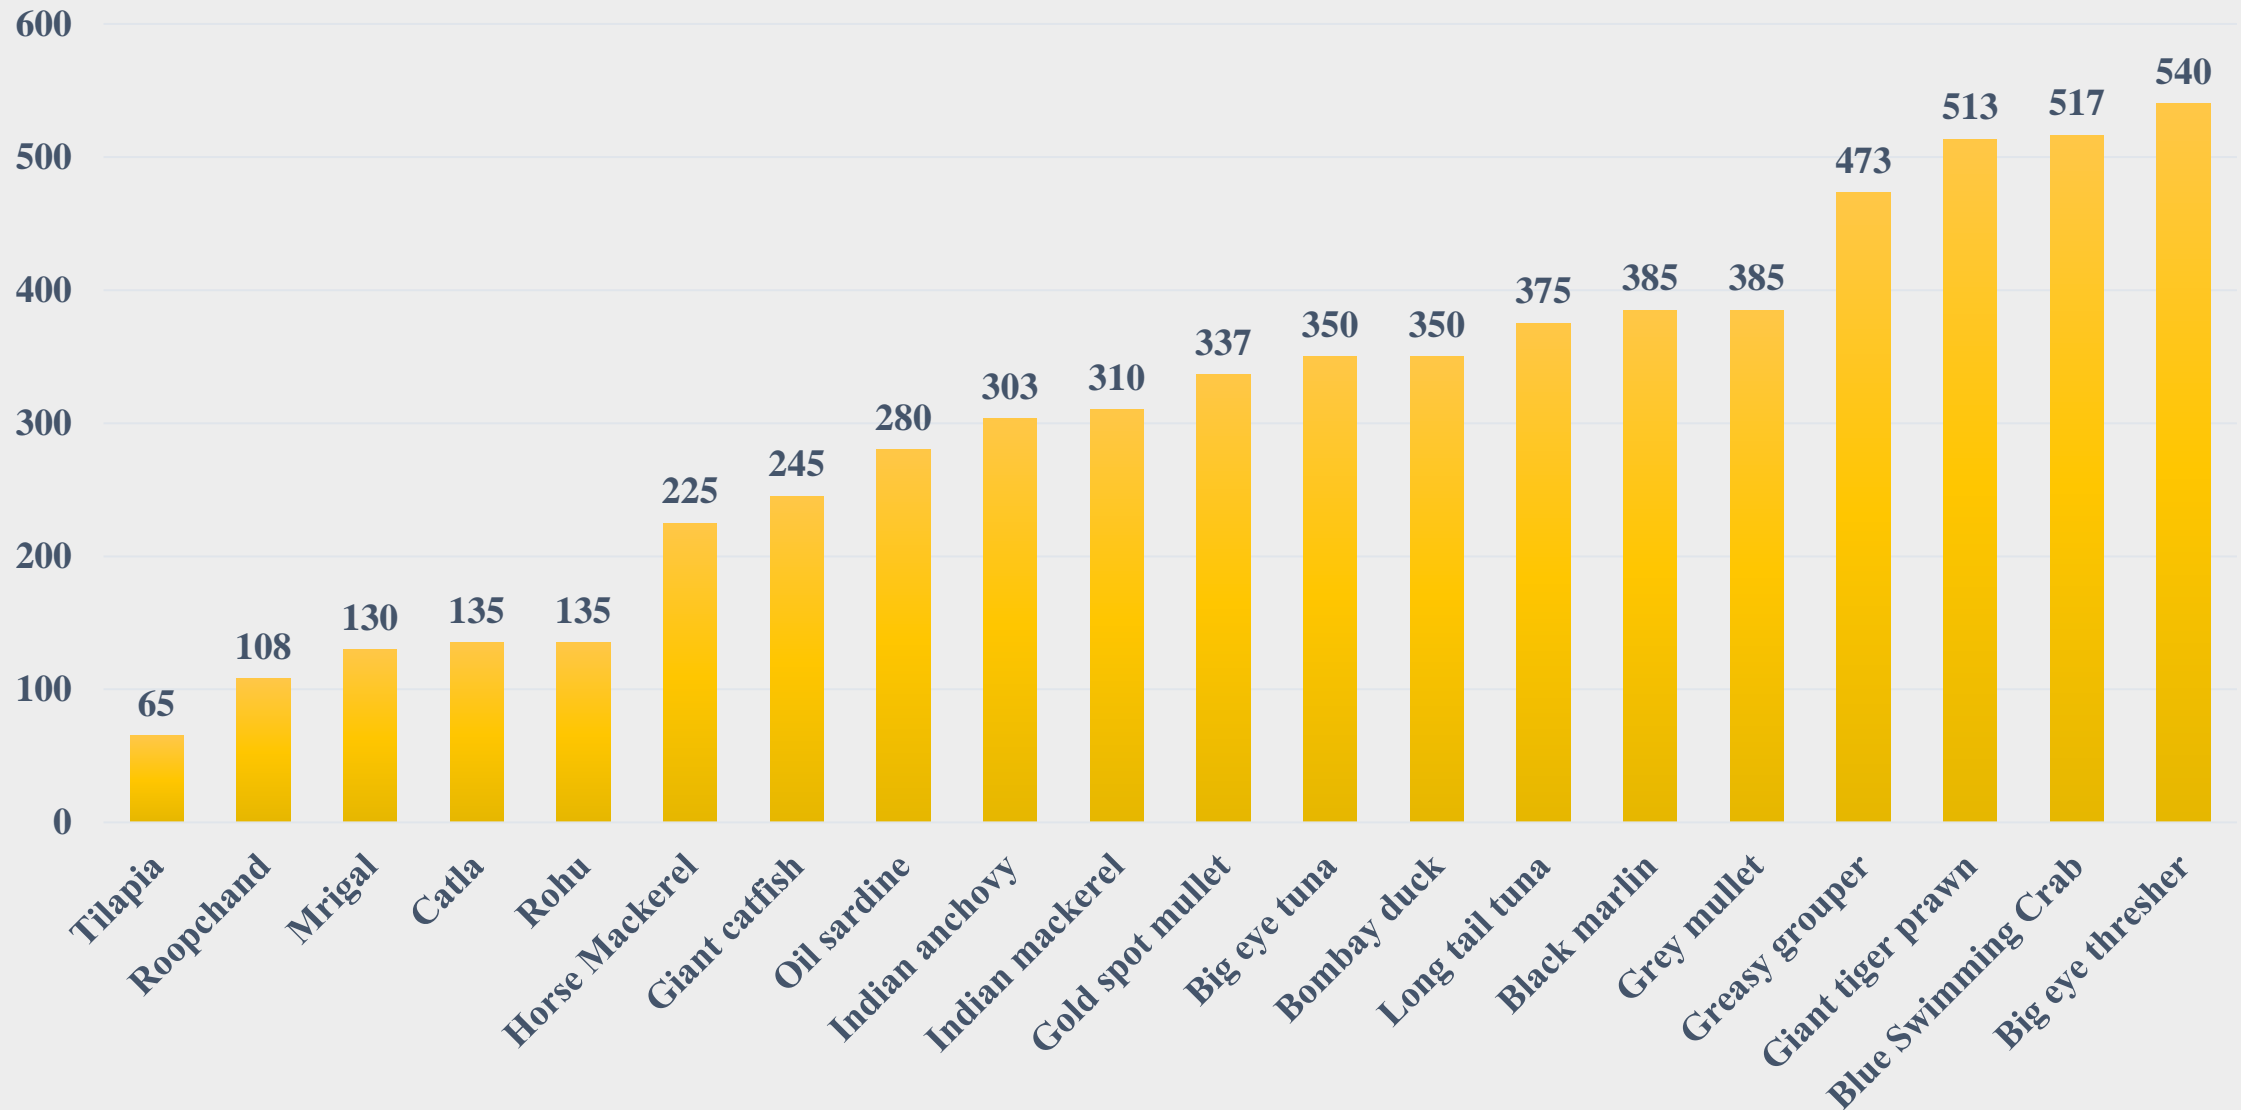

Average Wholesale Price (Rs. Per Kg) of Various Fish Species in Tamil Nadu

For the Period 27.10.2025 to 02.11.2025

For further details visit: <https://fmpisnfdb.in>