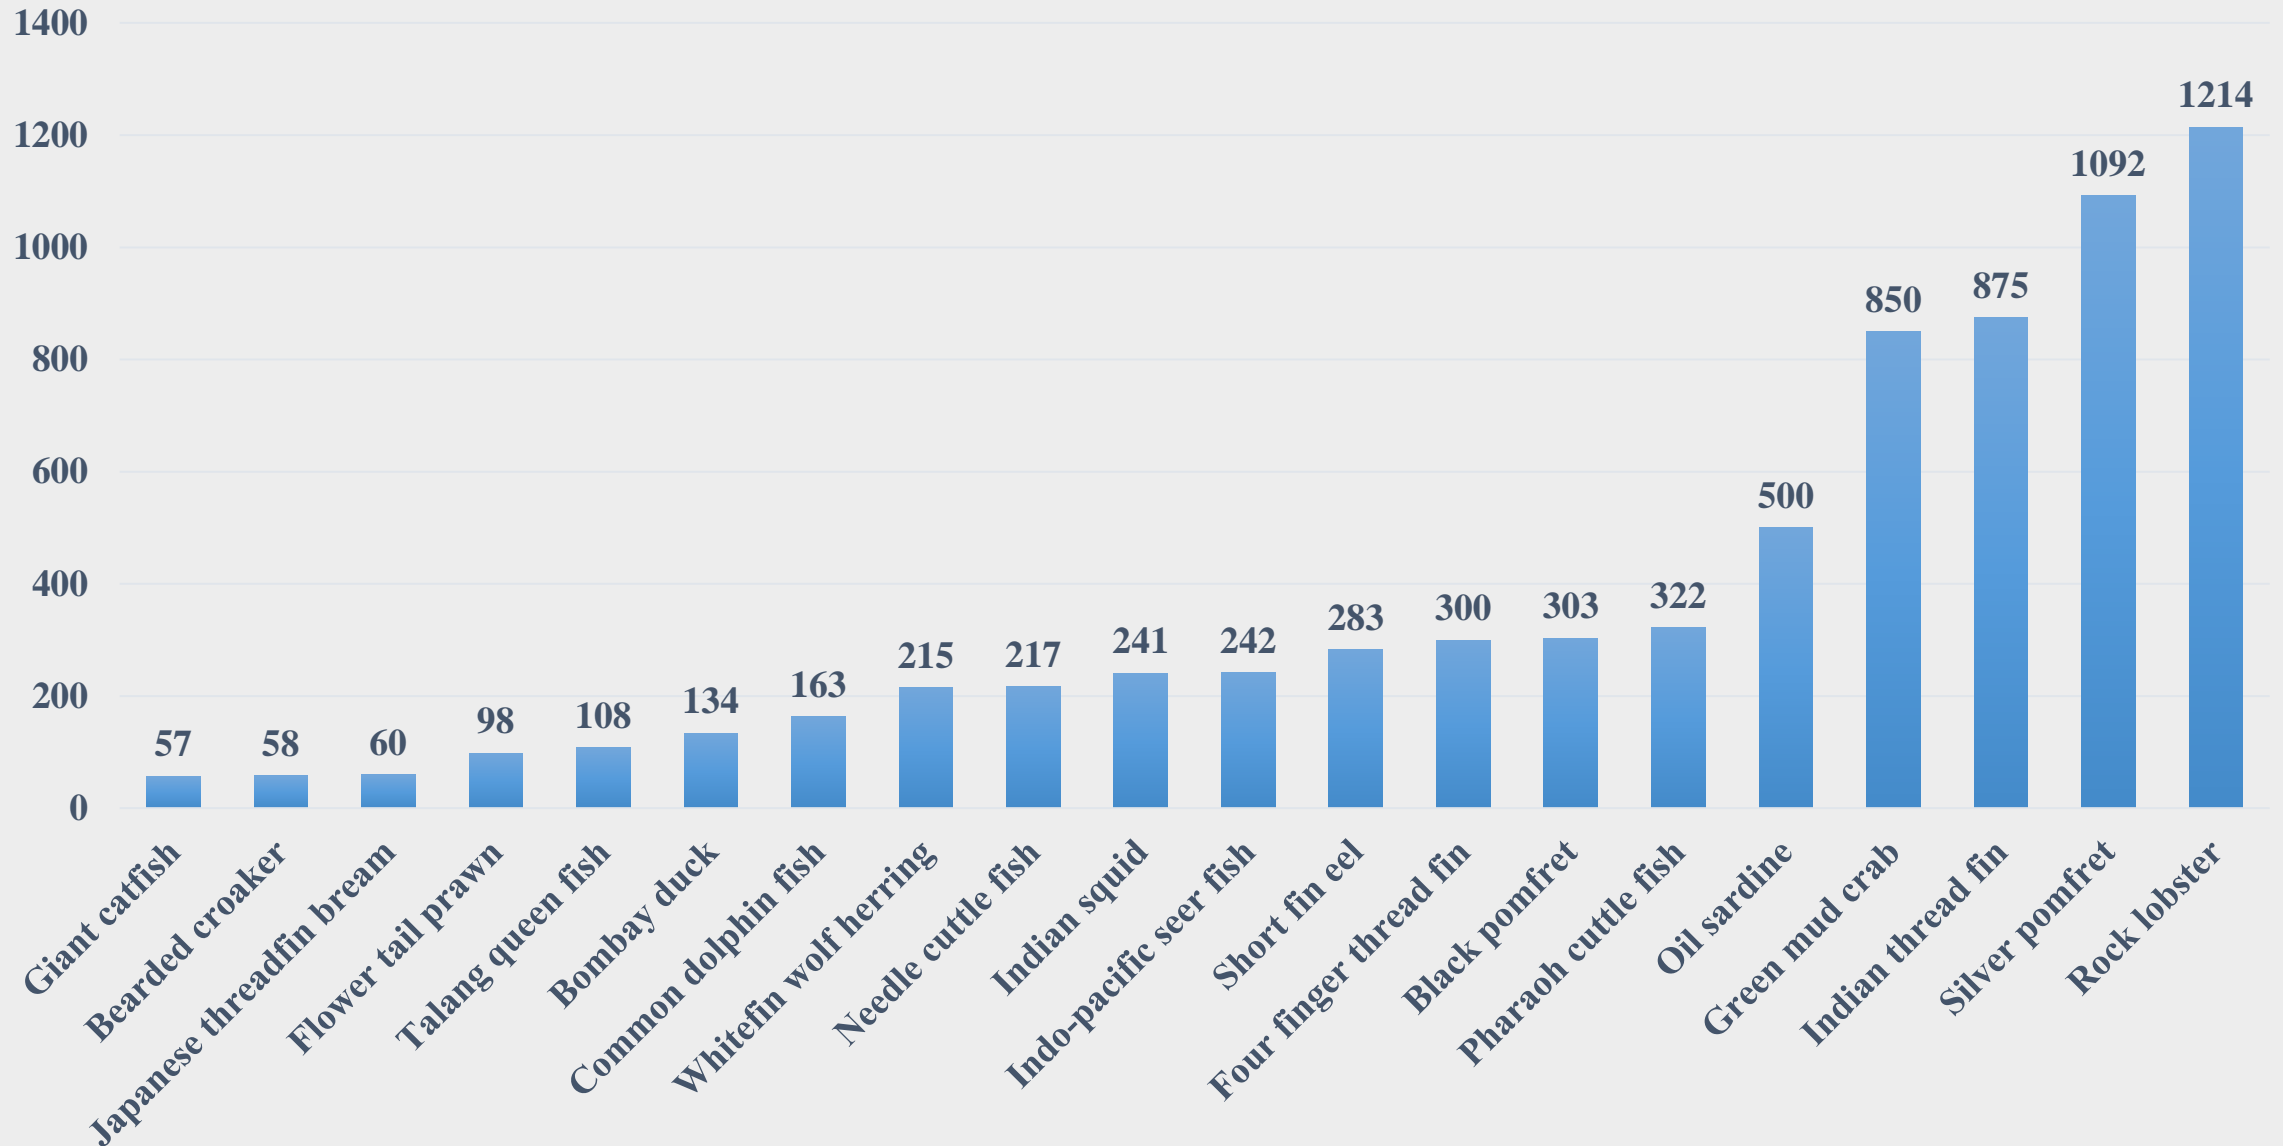

Average Retail Price (Rs. Per Kg) of Various Fish Species in Dadra and Nagar Haveli & Daman Diu

For the Period 27.10.2025 to 02.11.2025

For further details visit: <https://fmpisnfdb.in>