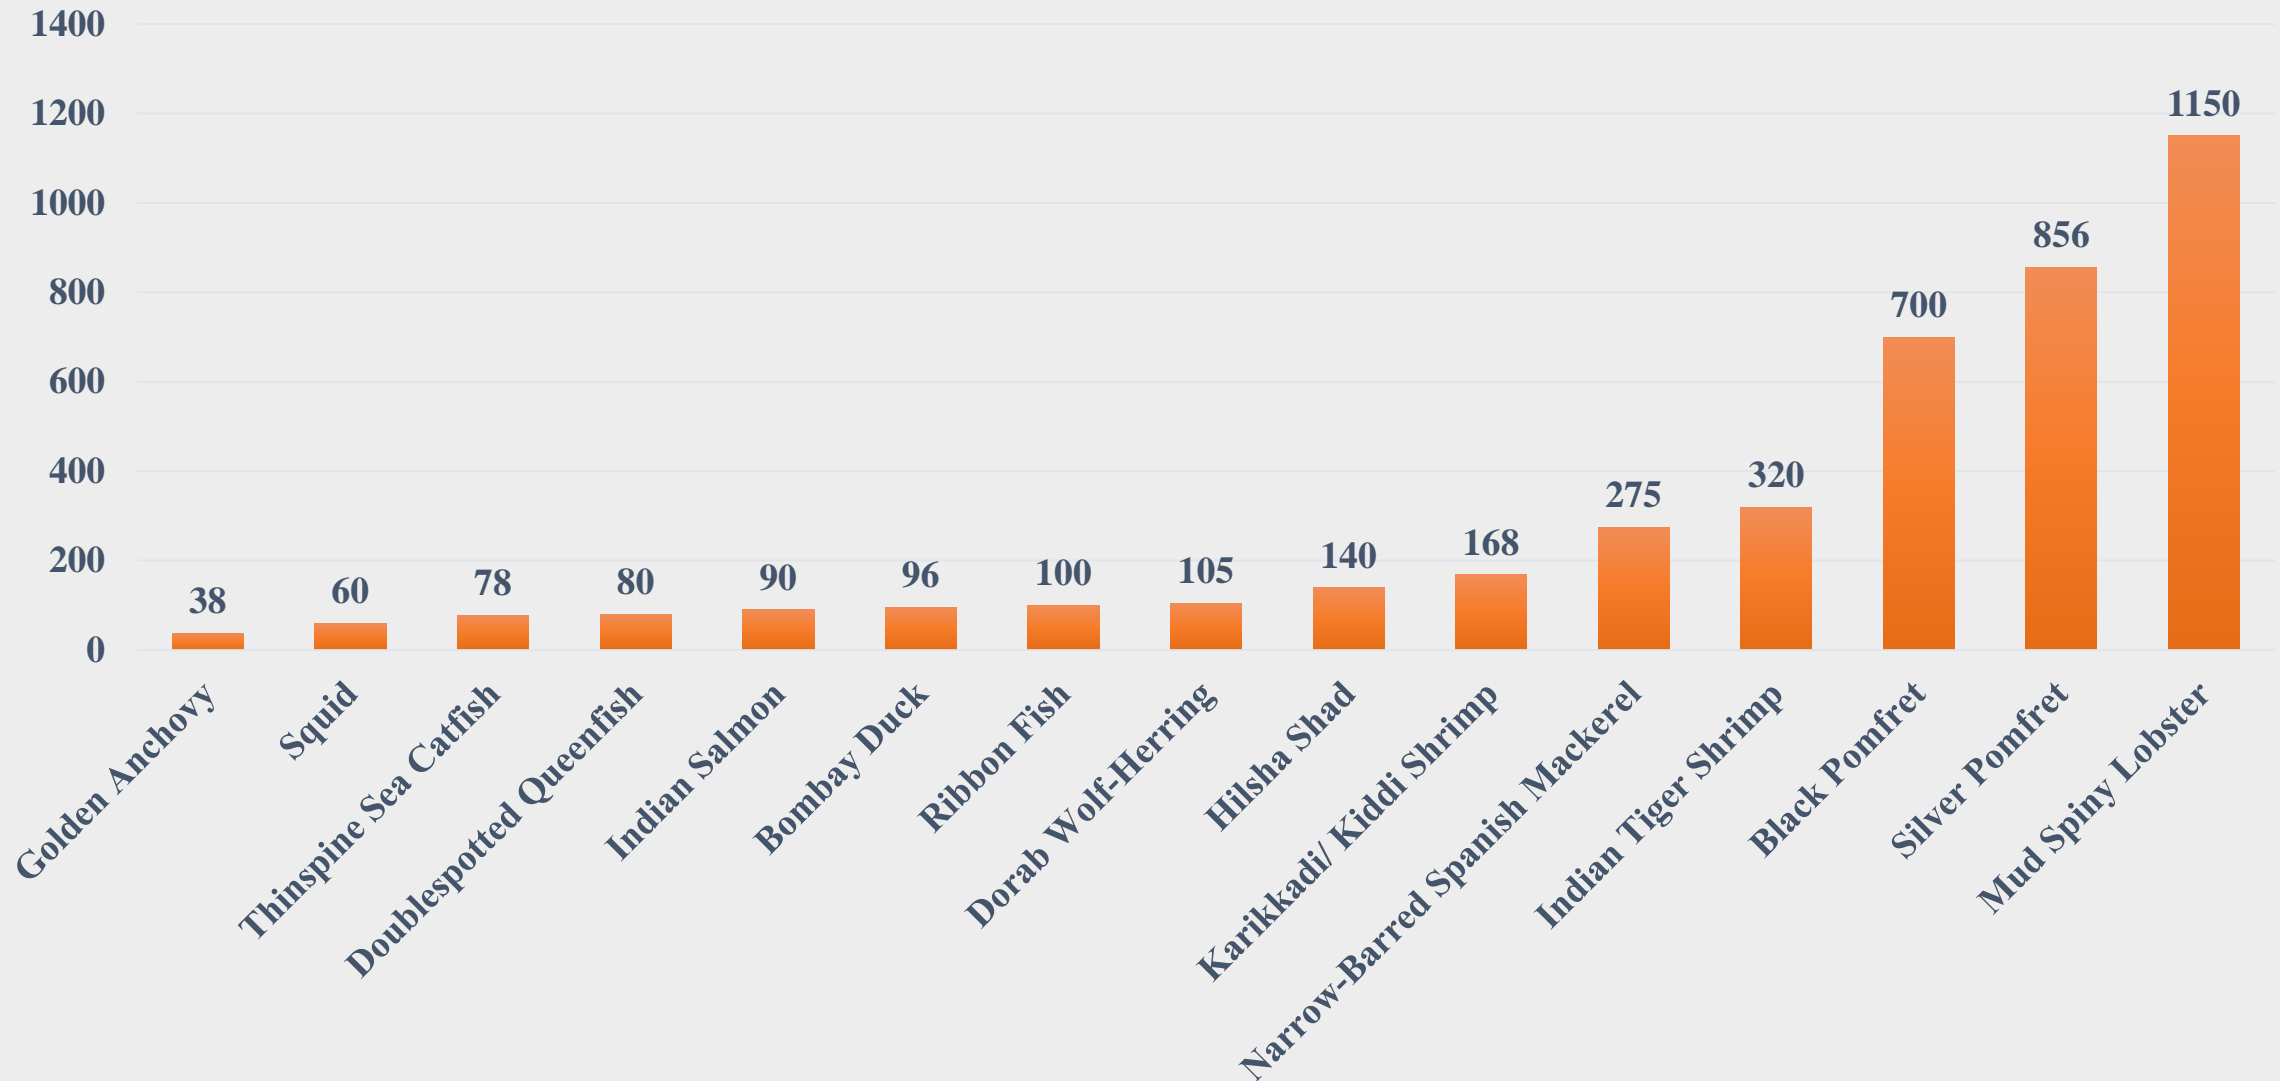

Average Price (Rs. Per Kg) of Marine Species at Fish Landing Centres in Maharashtra

For the Period 27.10.2025 to 02.11.2025

Data Source: NETFISH, MPEDA