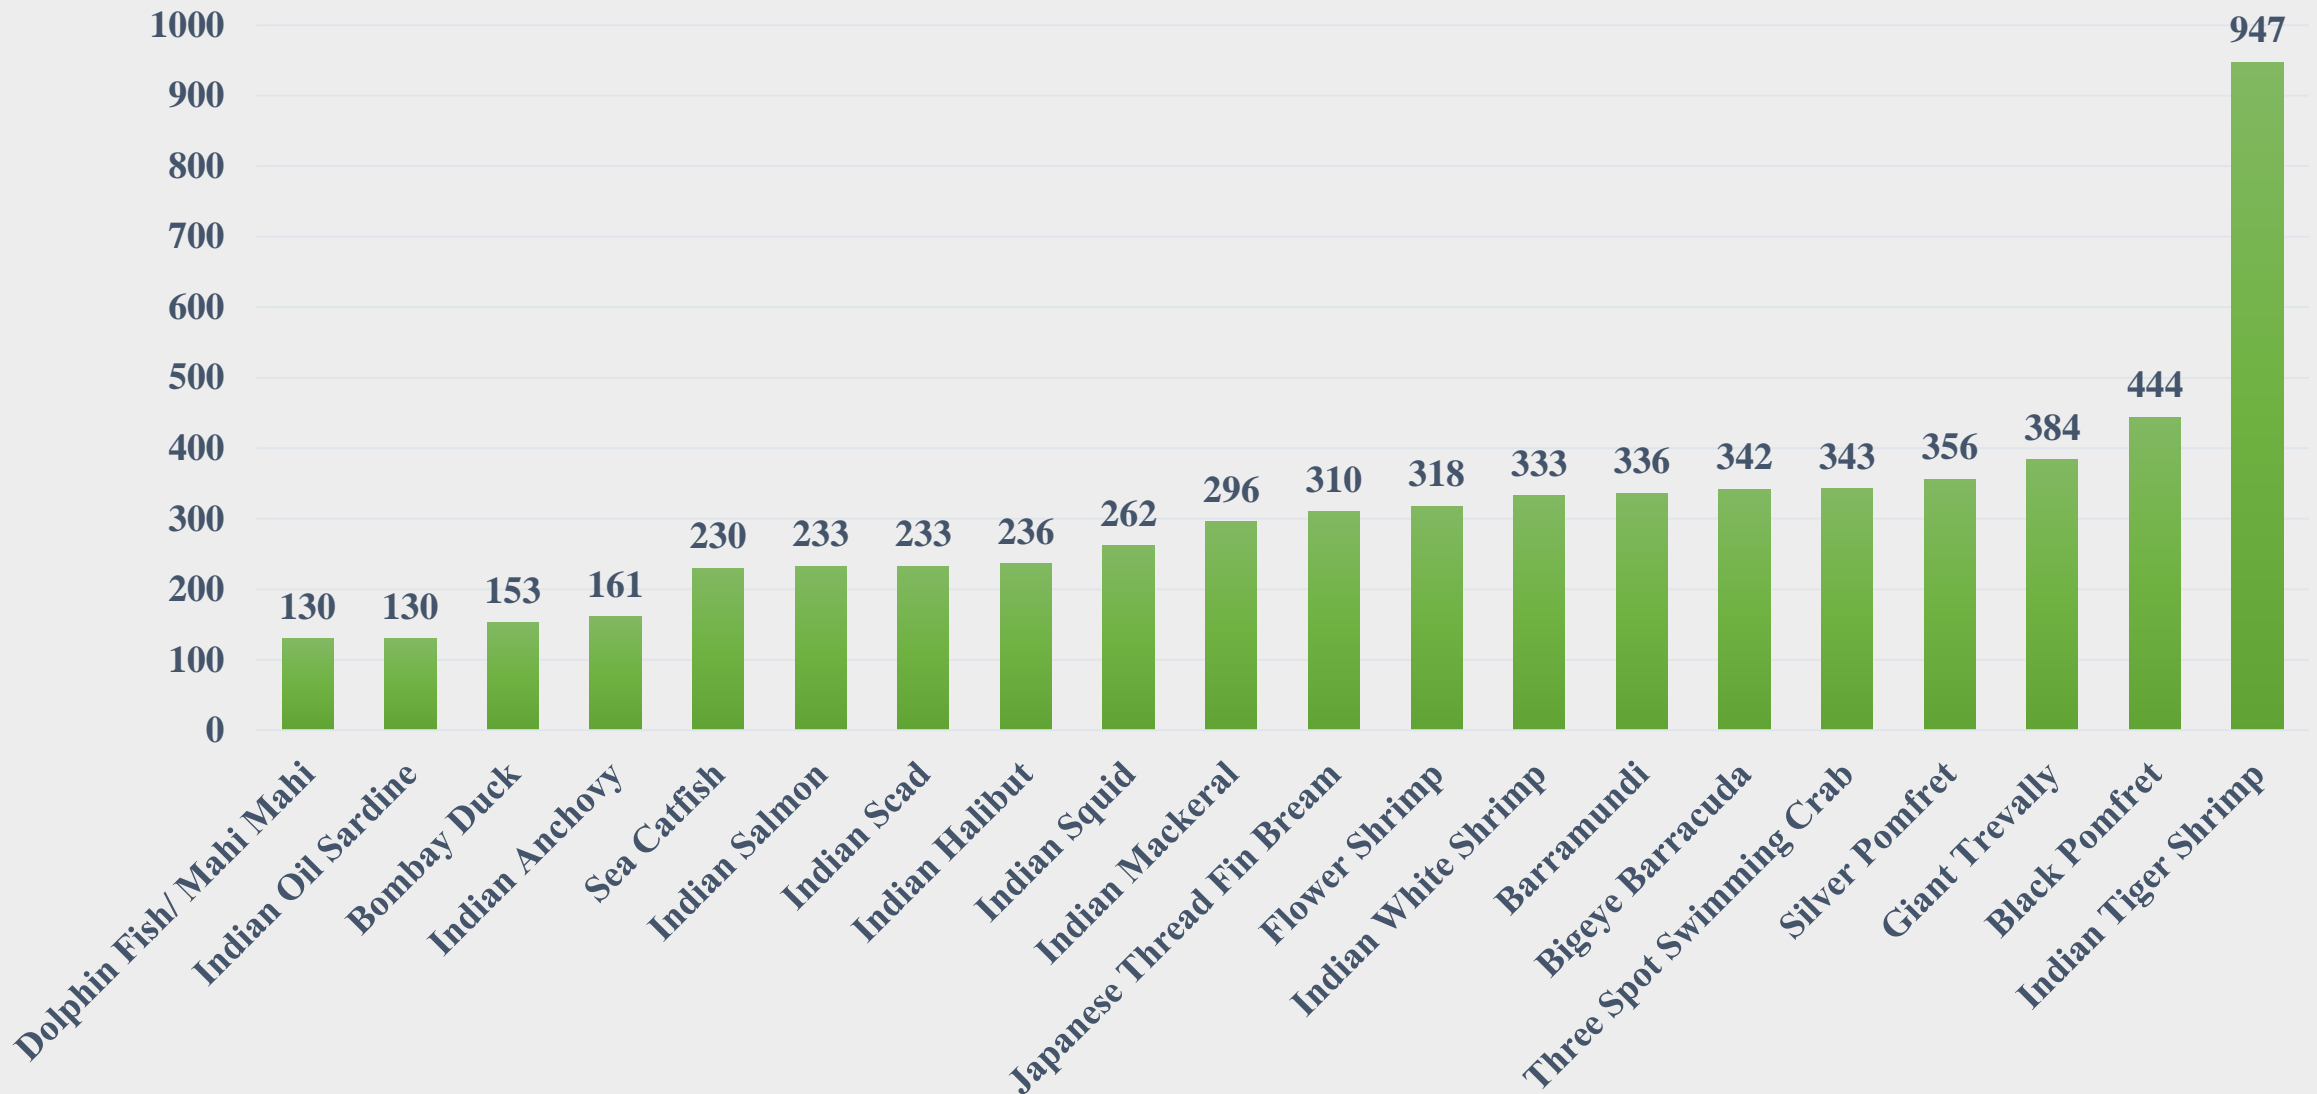

Average Price (Rs. per Kg) of Marine Species at Fishing Harbours in Tamil Nadu

For the Period 27.10.2025 to 02.11.2025

Data Source: NETFISH, MPEDA