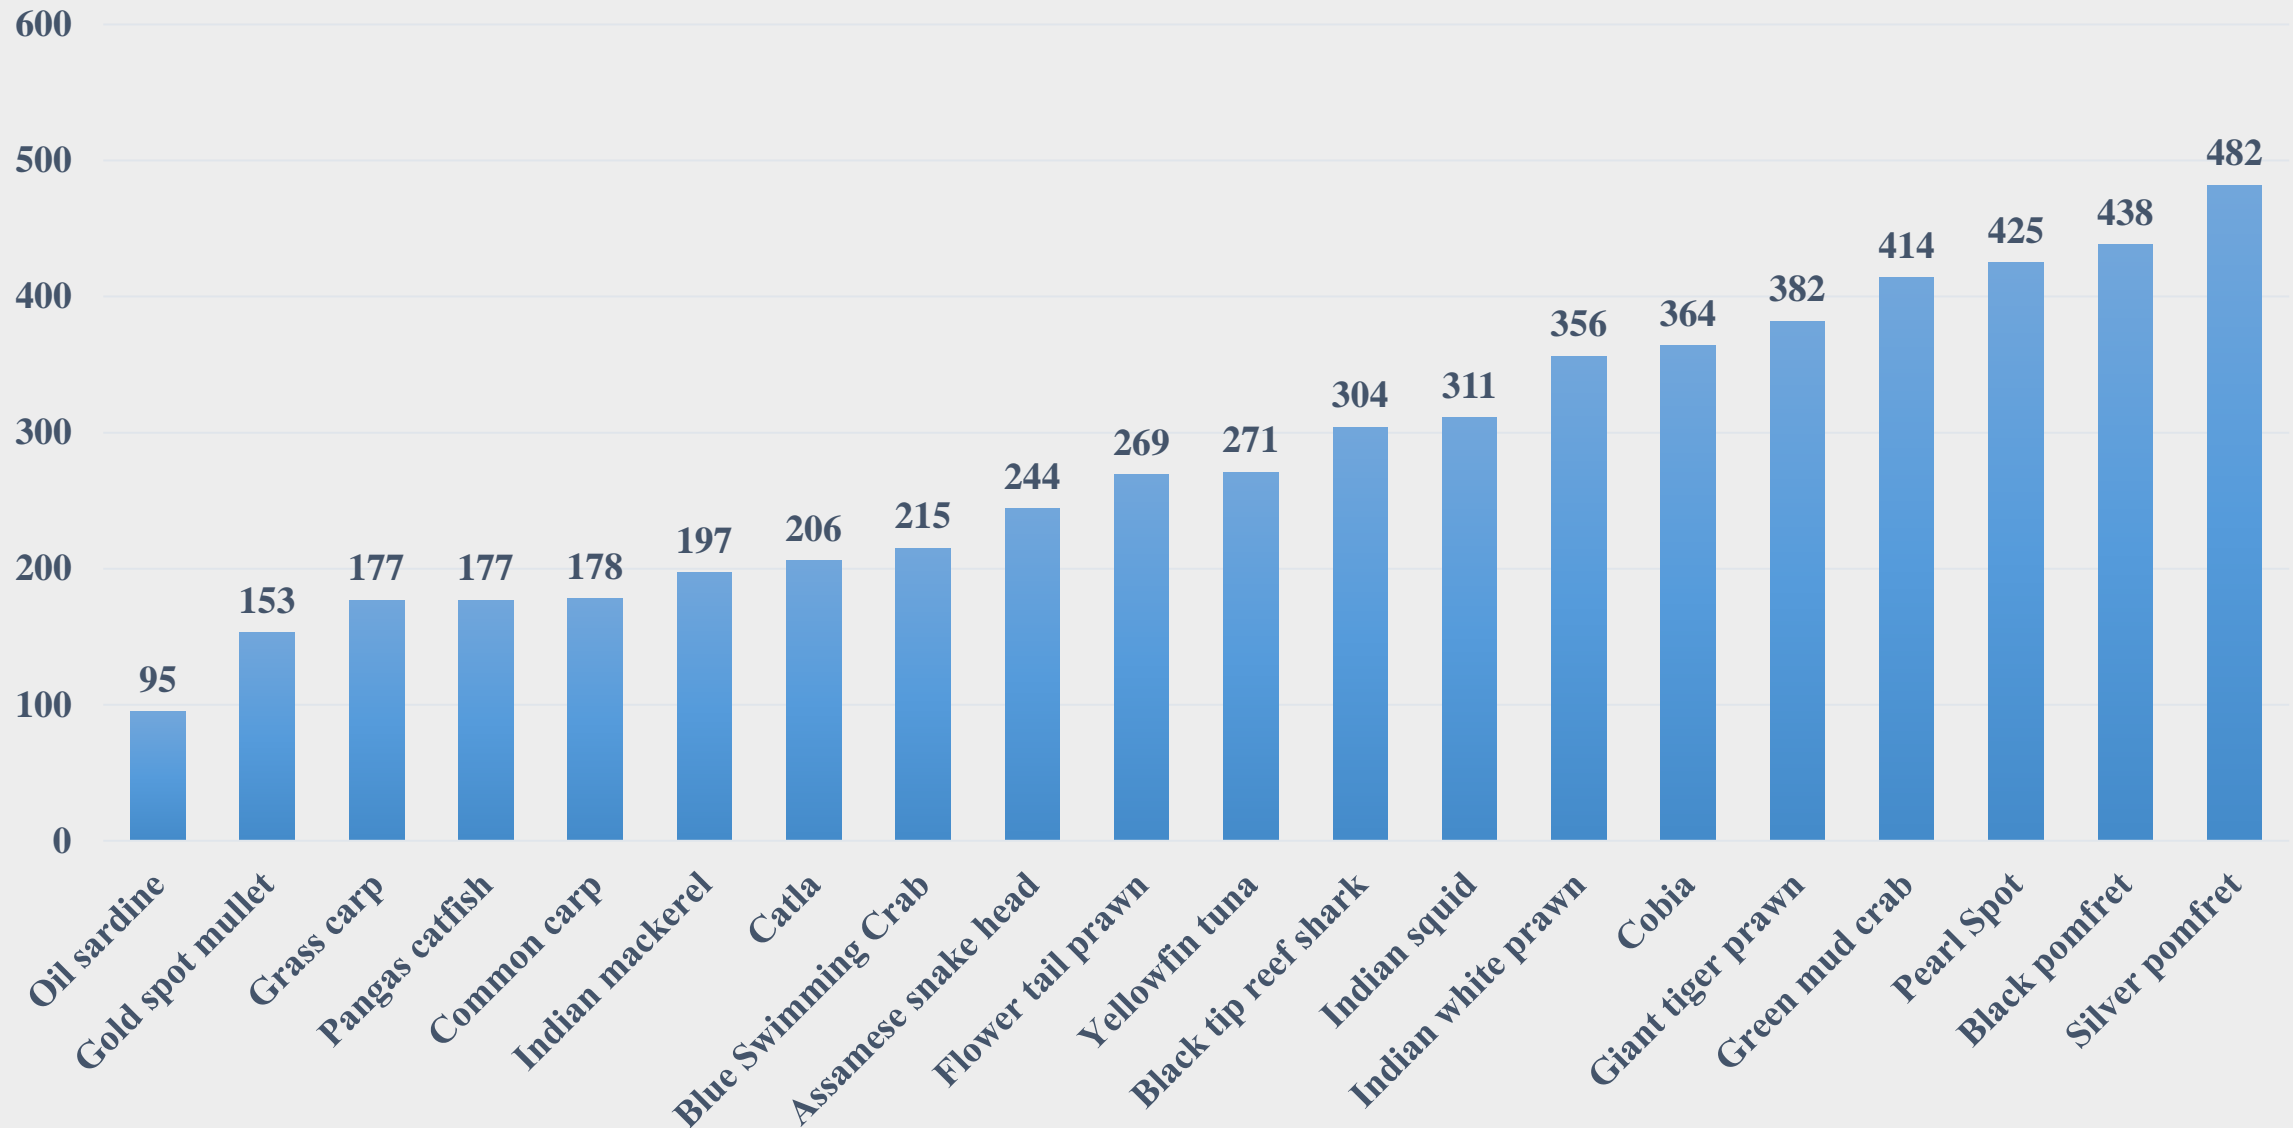

Average Retail Price (Rs. Per Kg) of Various Fish Species in Kerala

For the Period 27.10.2025 to 02.11.2025

For further details visit: <https://fmpisnfdb.in>