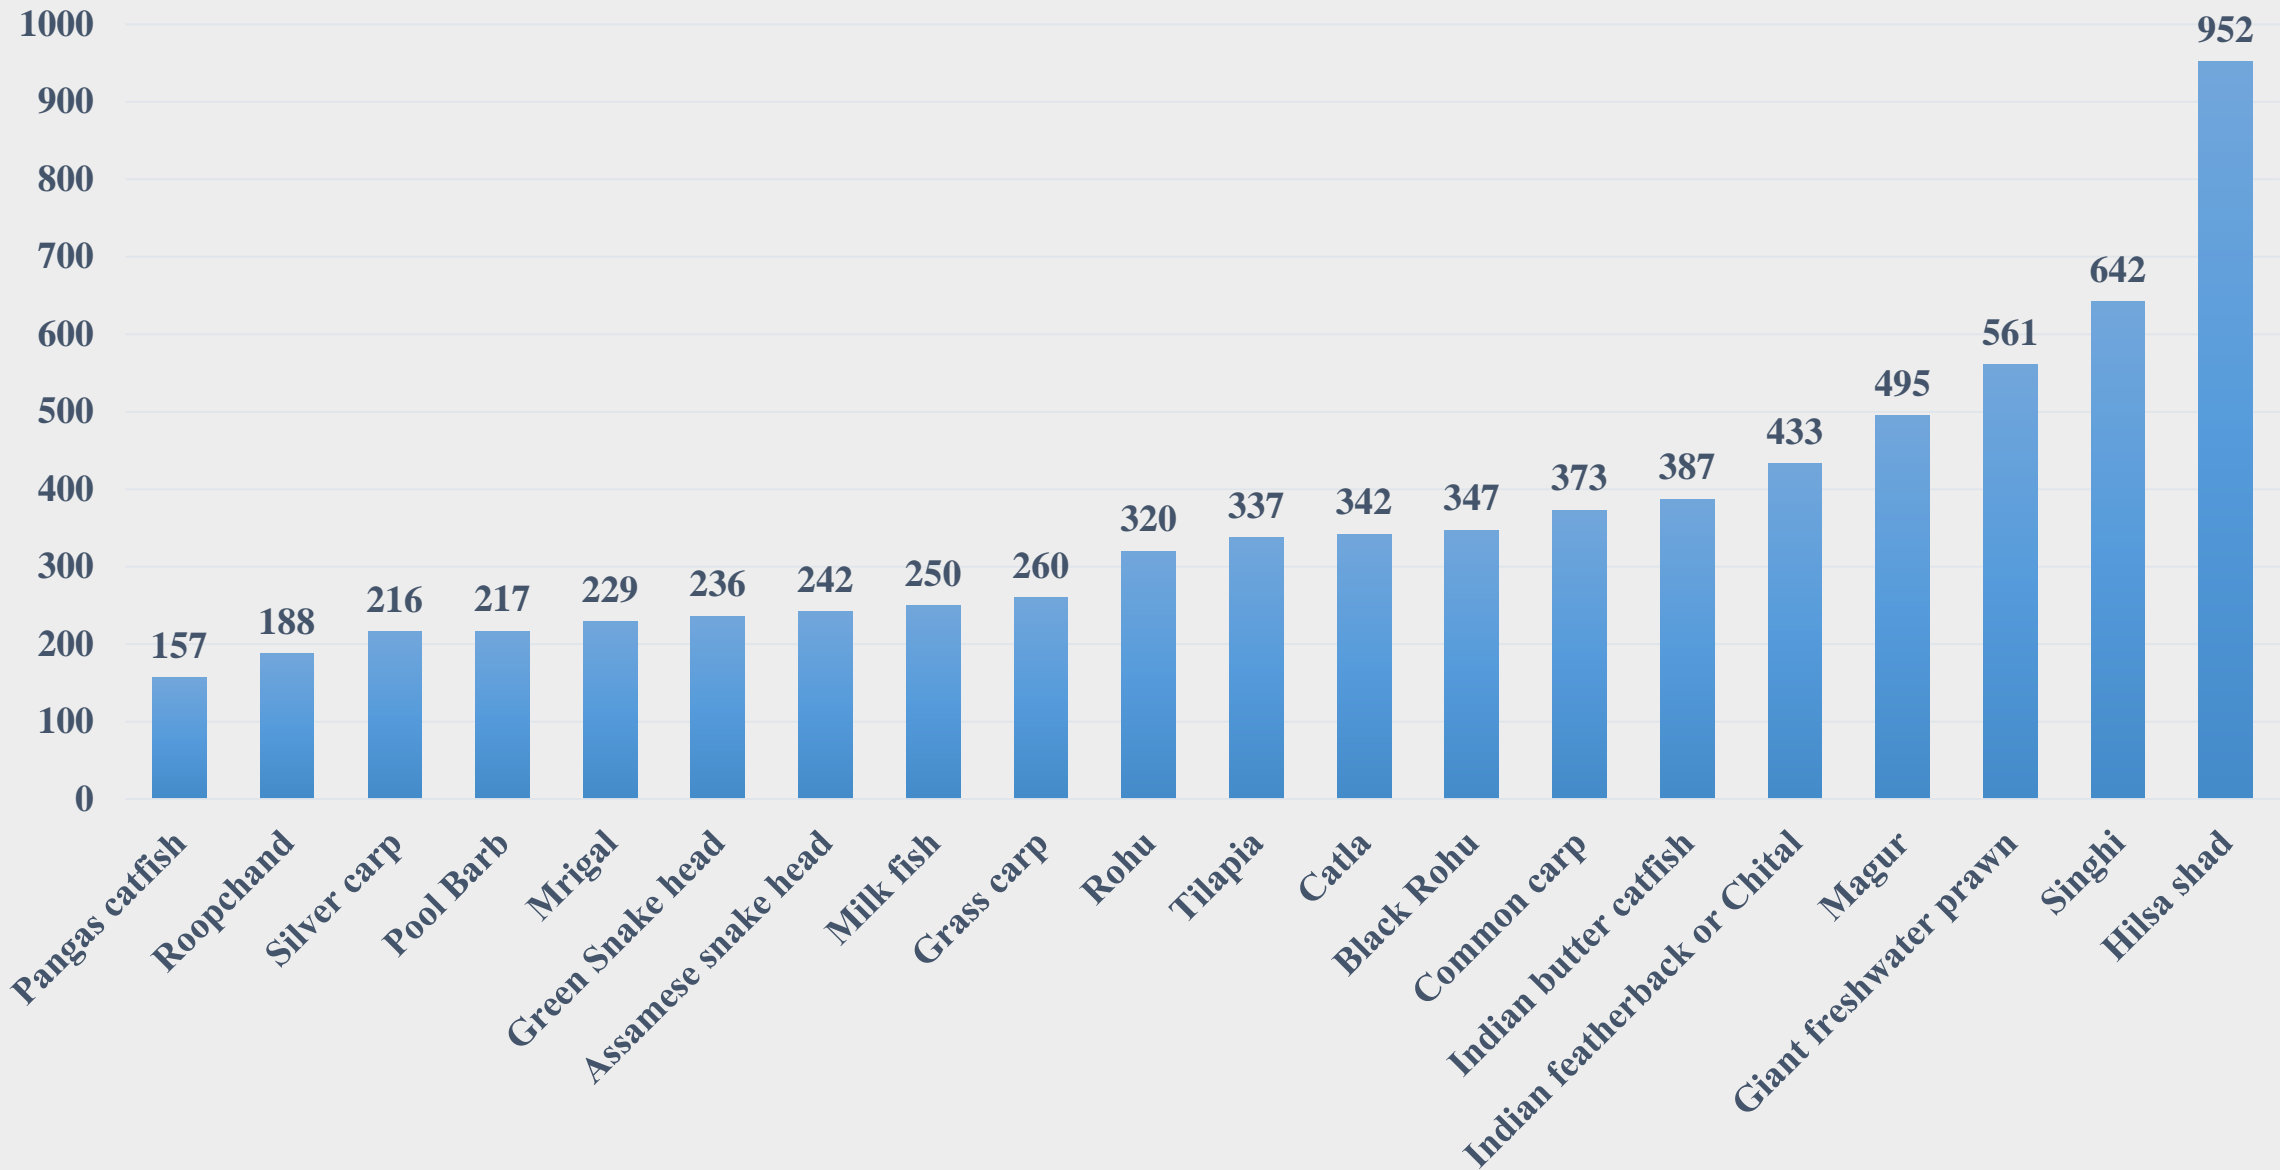

Average Retail Price (Rs. Per Kg) of Various Fish Species in Tripura

For the Period 27.10.2025 to 02.11.2025

For further details visit: <https://fmpisnfdb.in>