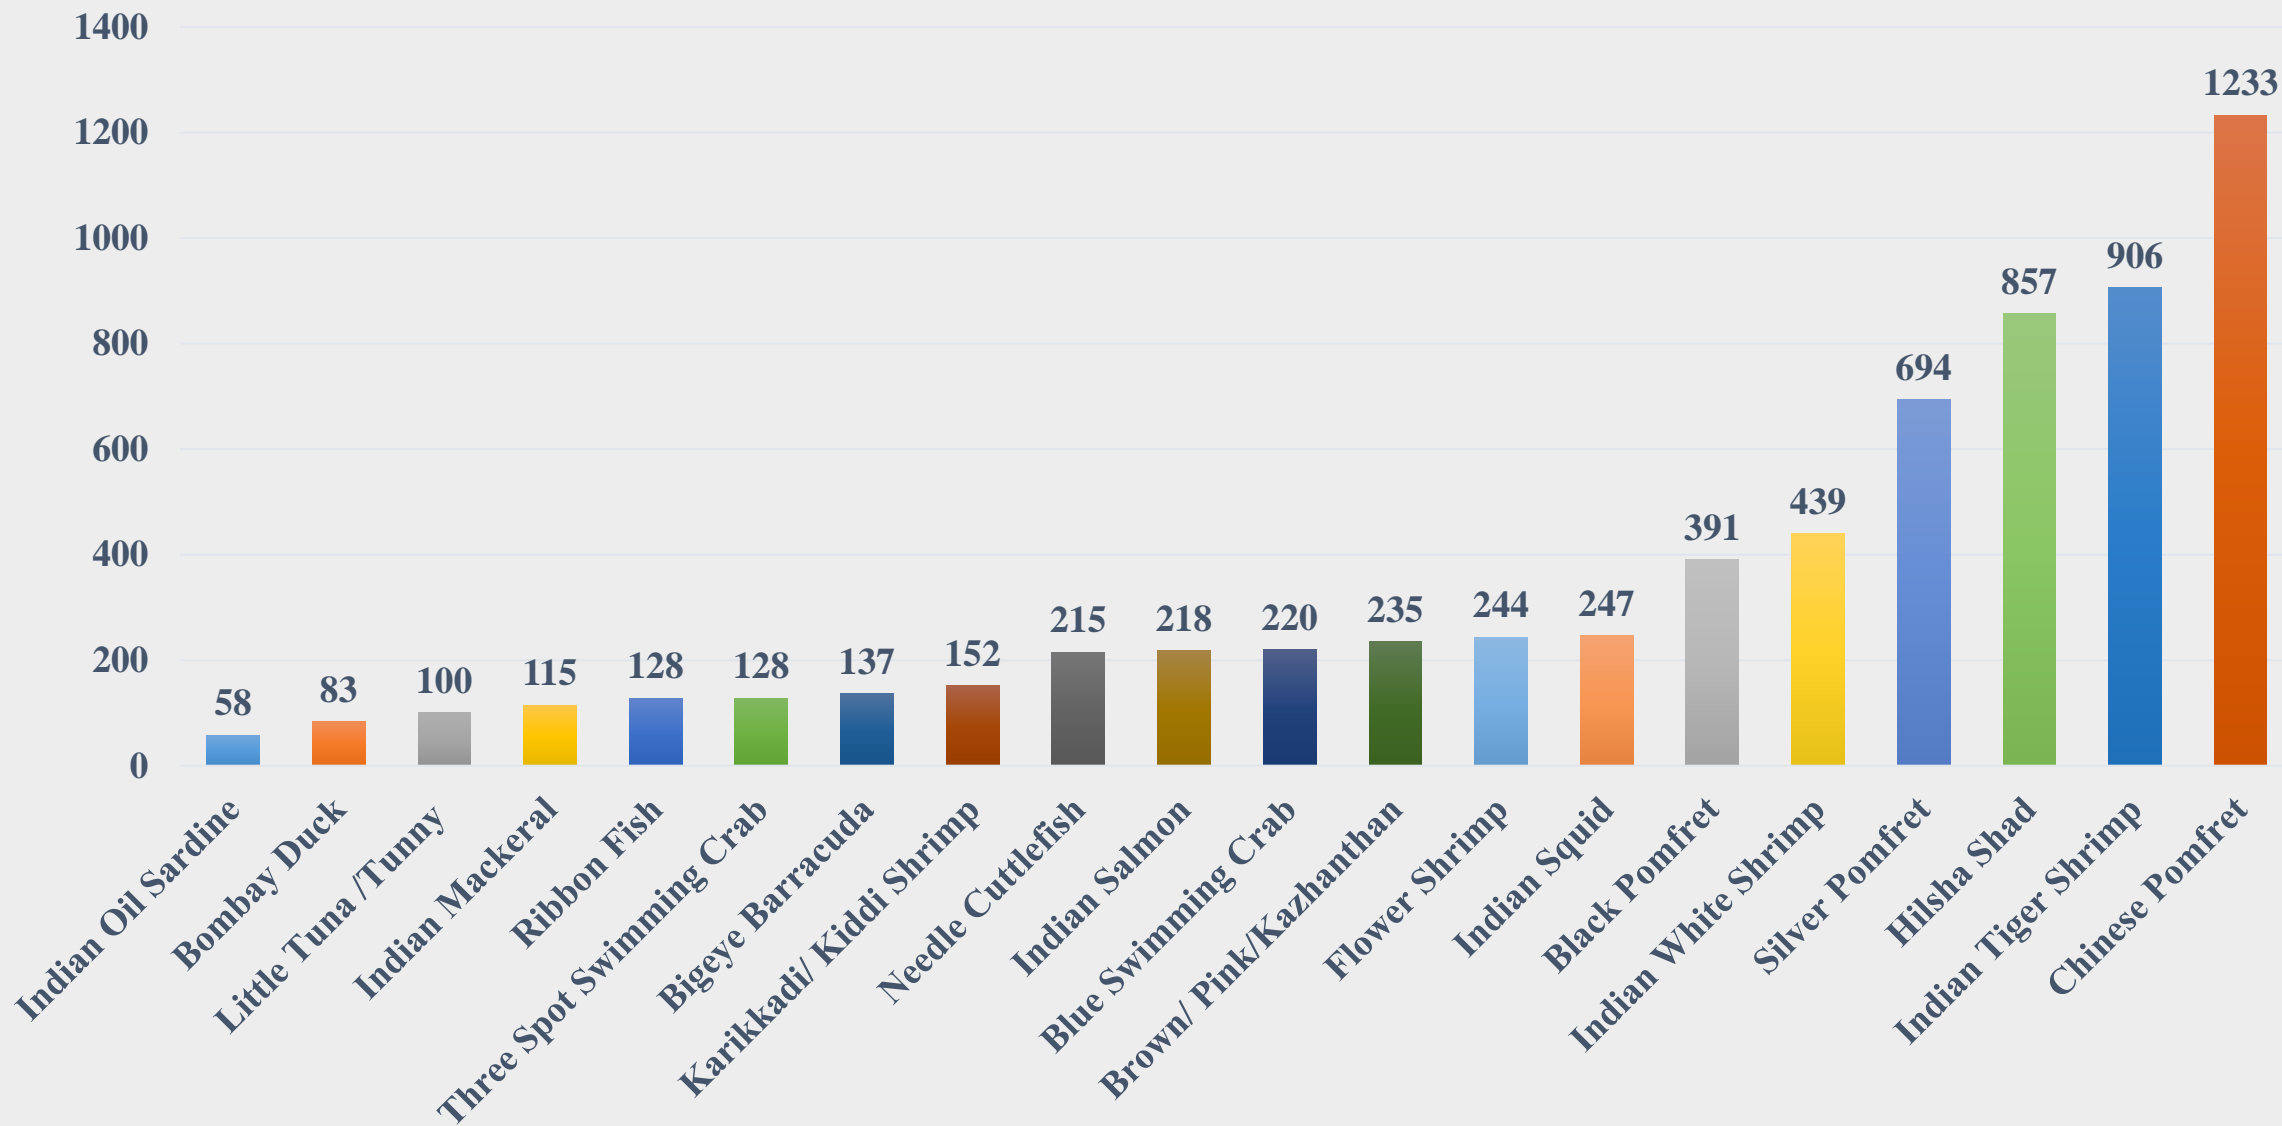

Average Price (Rs. per Kg.) of Marine Species across Fish Landing Centres of India

For the Period 27.10.2025 to 02.11.2025

Data Source: NETFISH, MPEDA