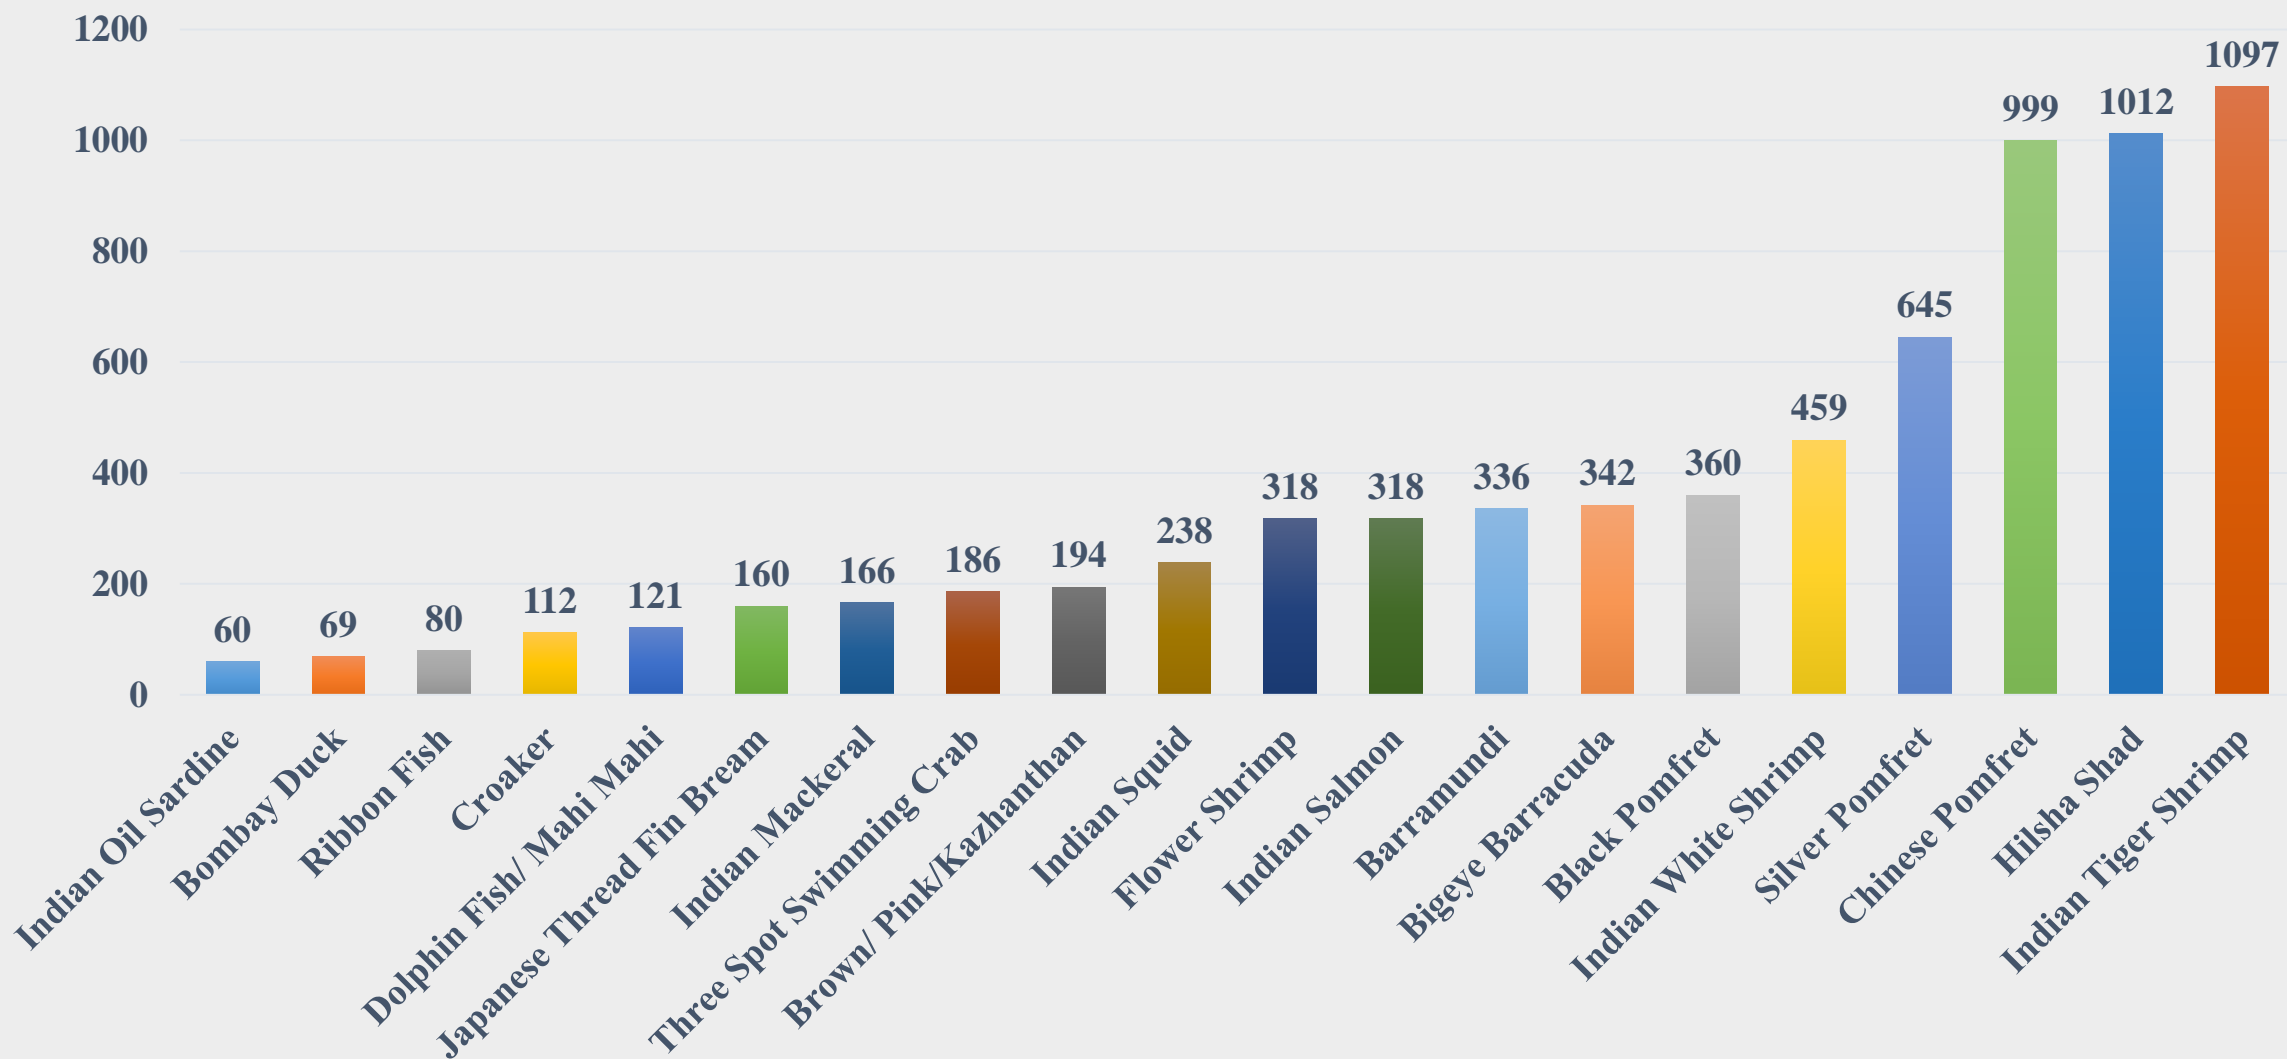

Average Price (Rs. per Kg) of Marine Fish Species across Fishing Harbours of India

For the Period 27.10.2025 to 02.11.2025

Data Source: NETFISH, MPEDA