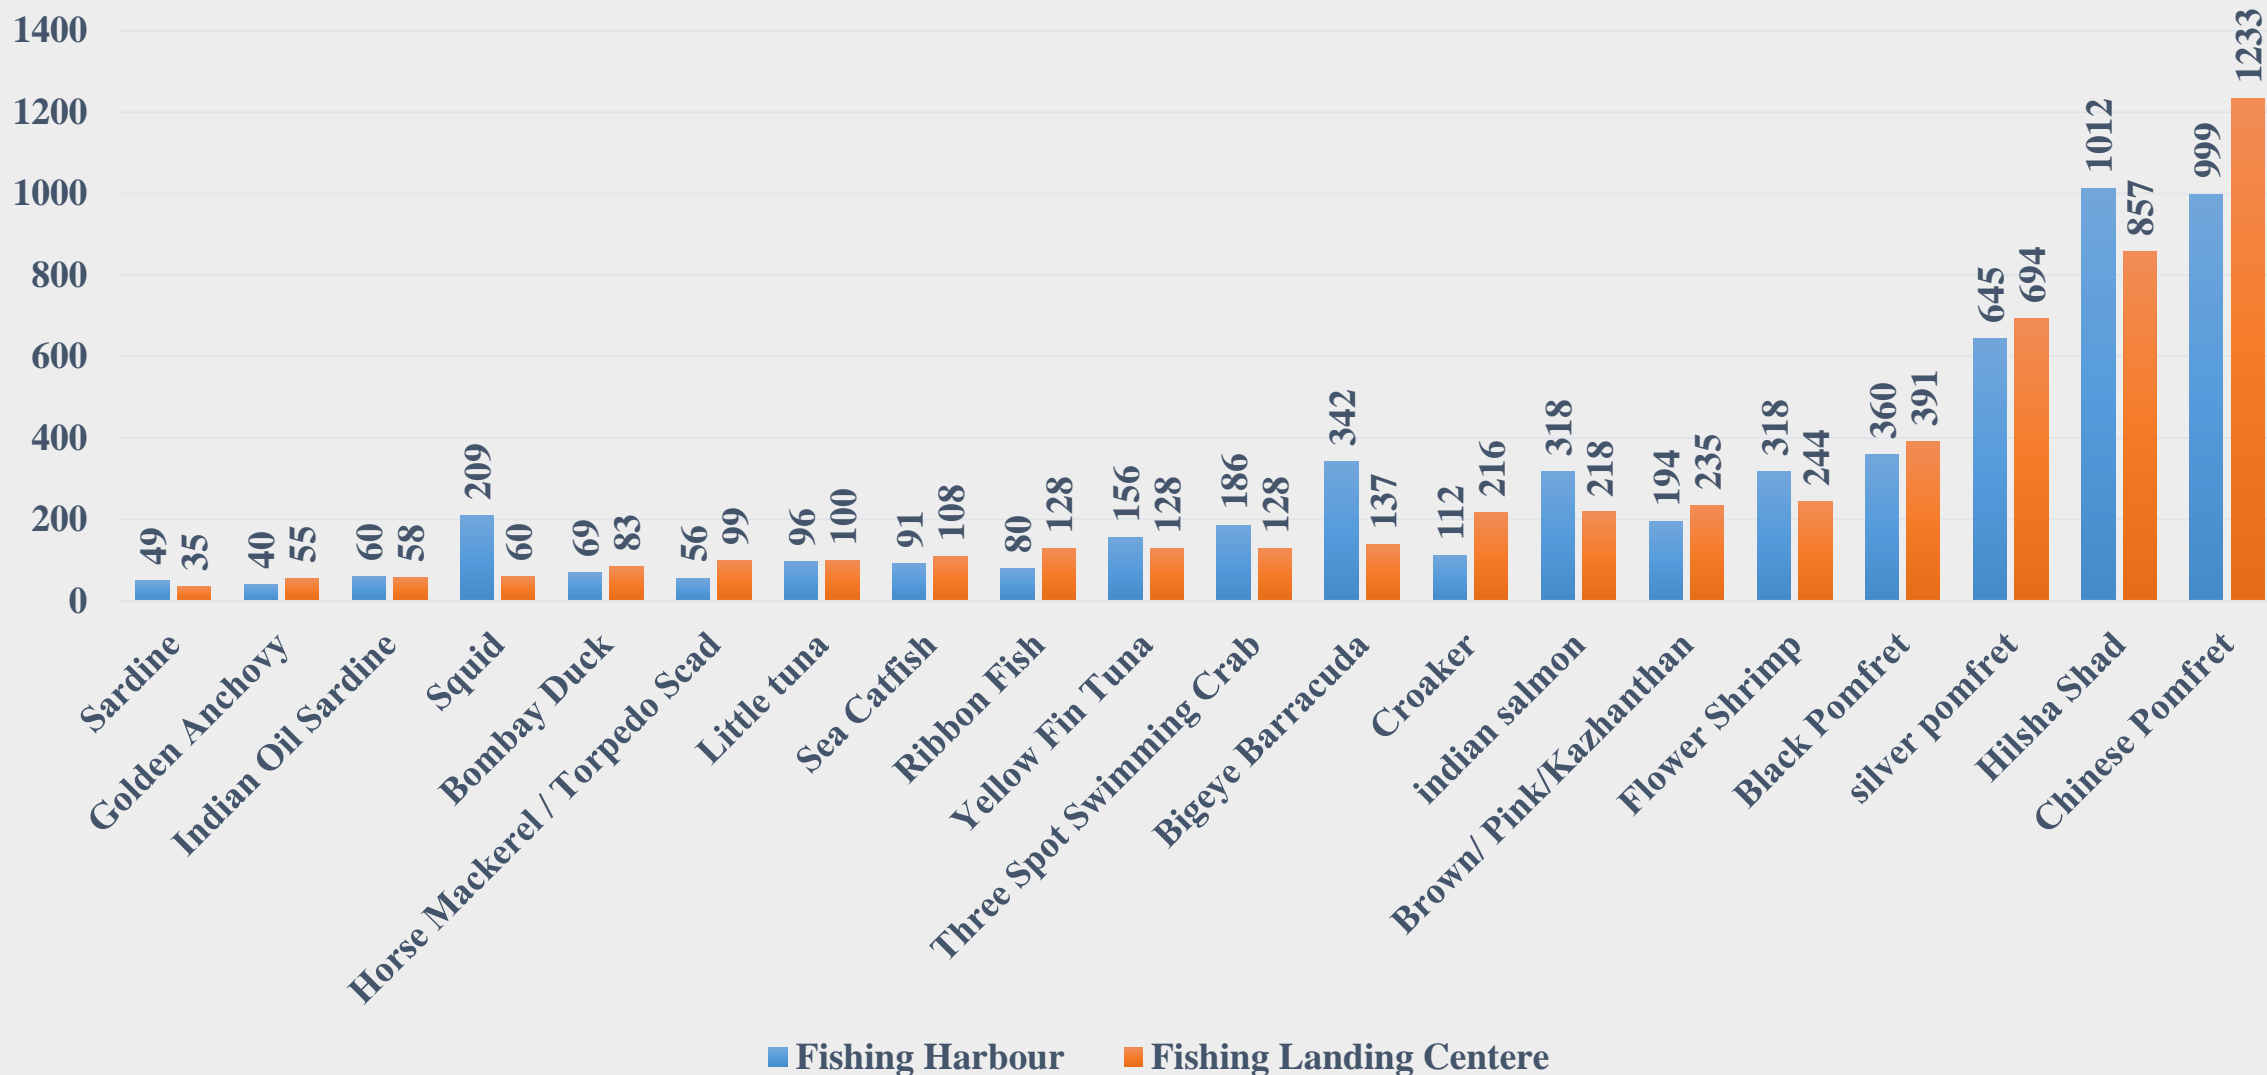

Price (Rs. per kg) Comparison of Marine Fish Species between Fish Landing Centres and Fishing Harbours across India

For the Period 27.10.2025 to 02.11.2025

Data Source: NETFISH, MPEDA