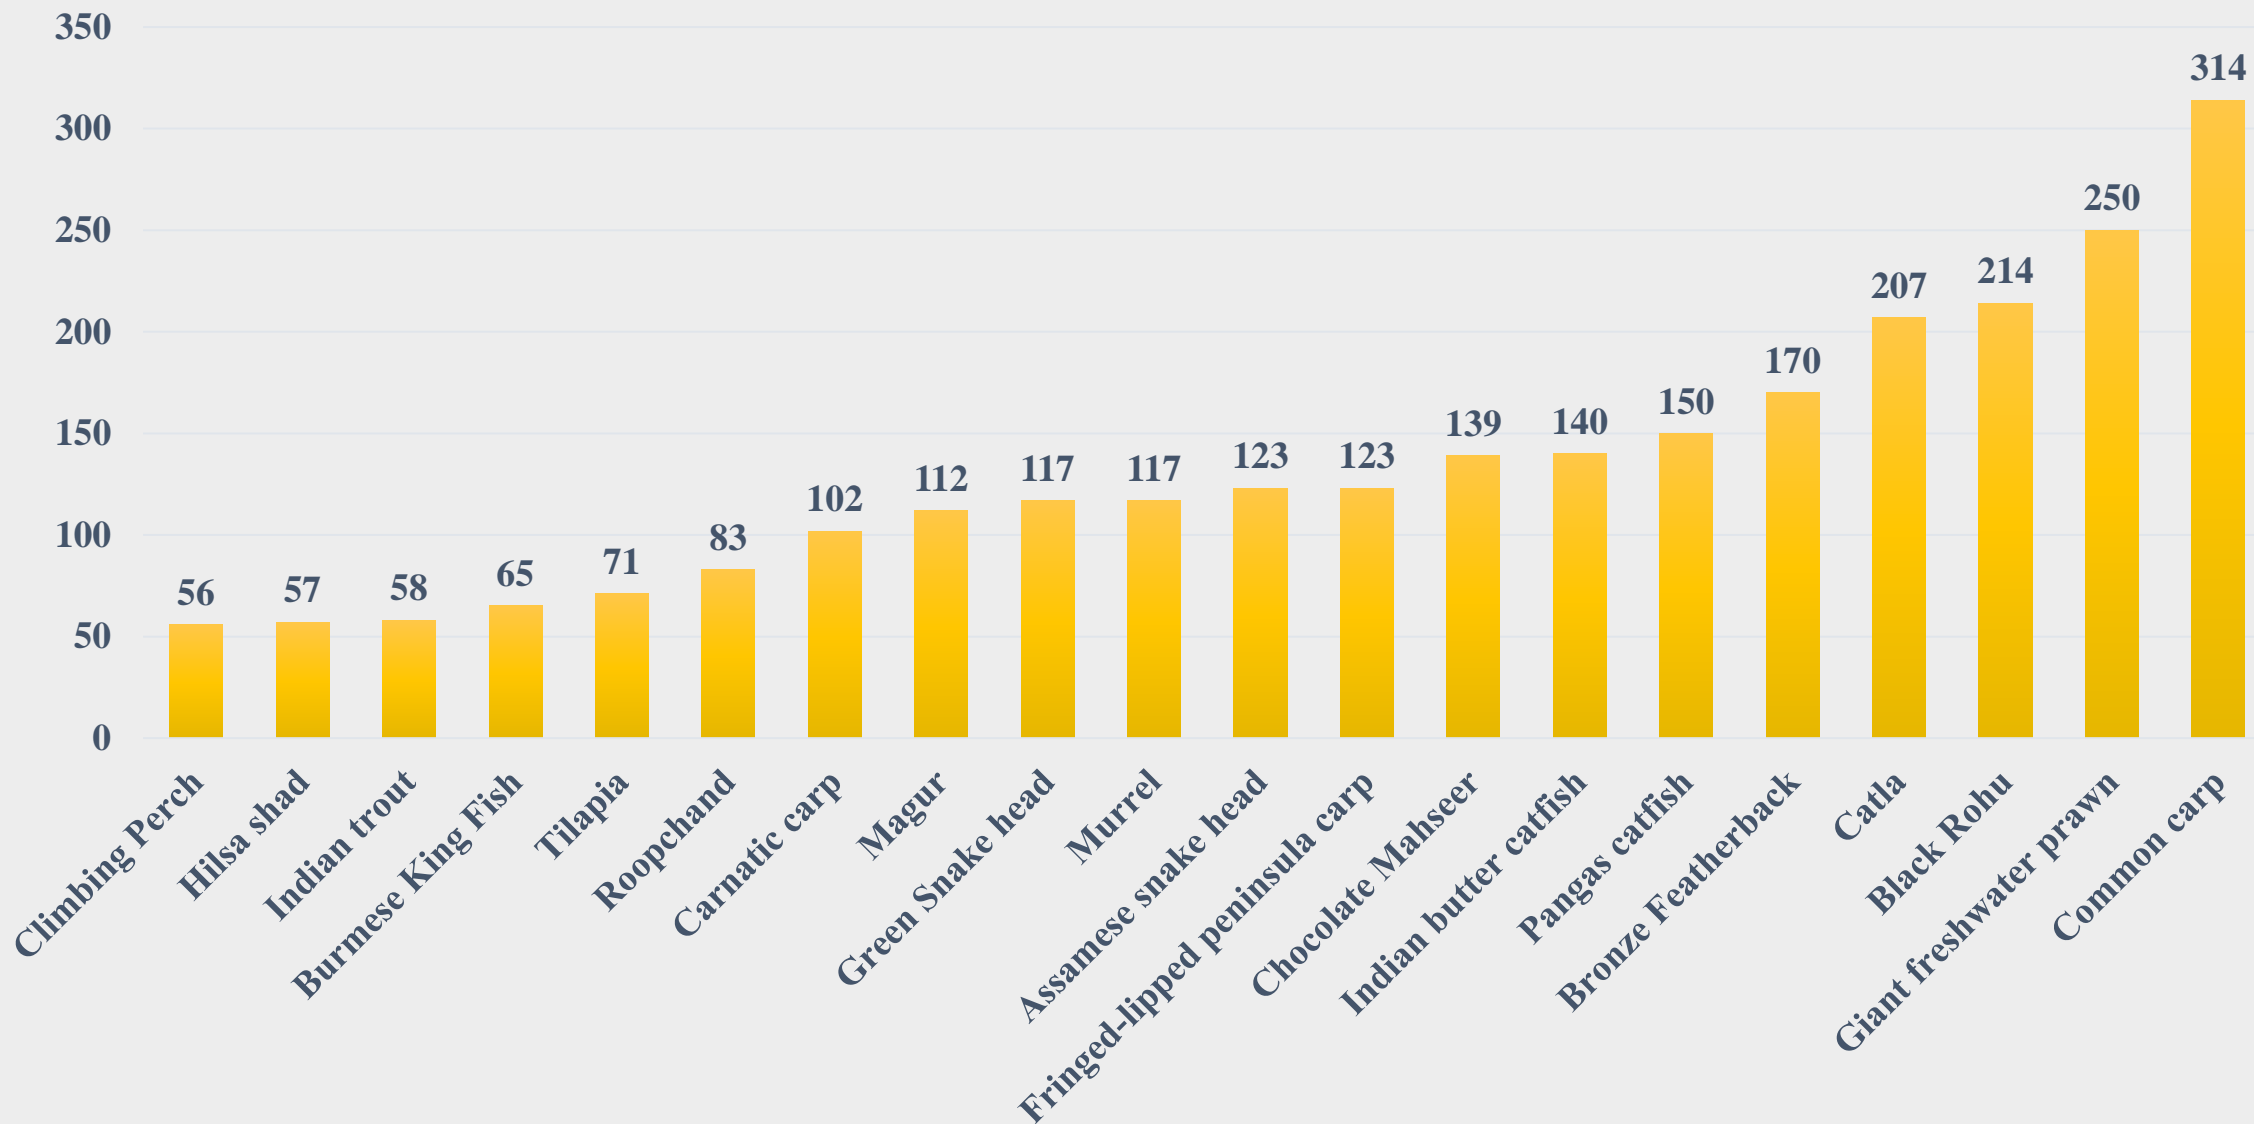

Average Wholesale Price (Rs. Per Kg) of Various Fish Species in Bihar

For the Period 27.10.2025 to 02.11.2025

For further details visit: <https://fmpisnfdb.in>