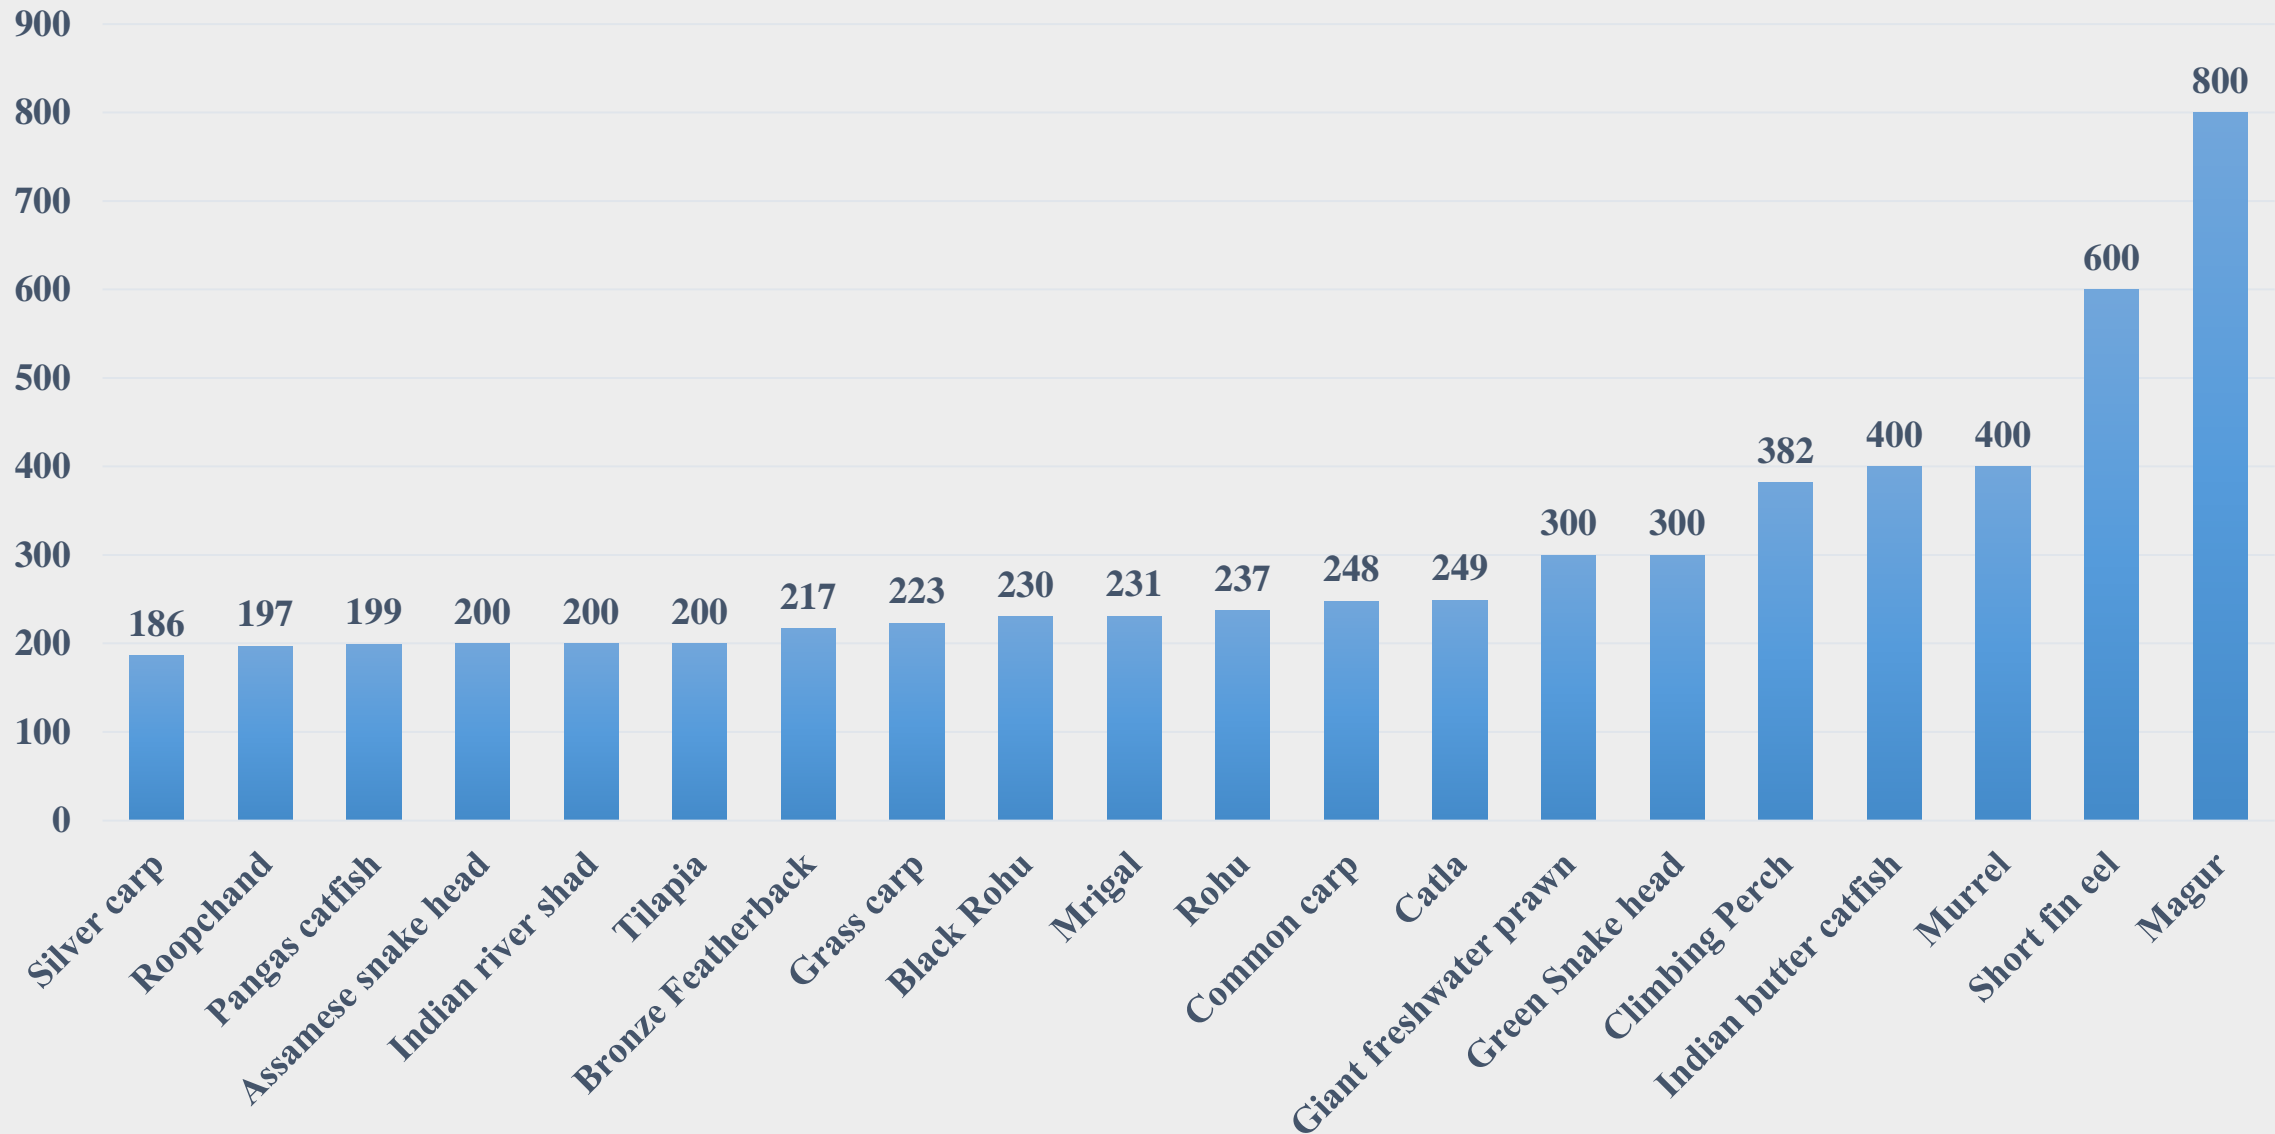

Average Retail Price (Rs. Per Kg) of Various Fish Species in Assam

For the Period 27.10.2025 to 02.11.2025

For further details visit: <https://fmpisnfdb.in>